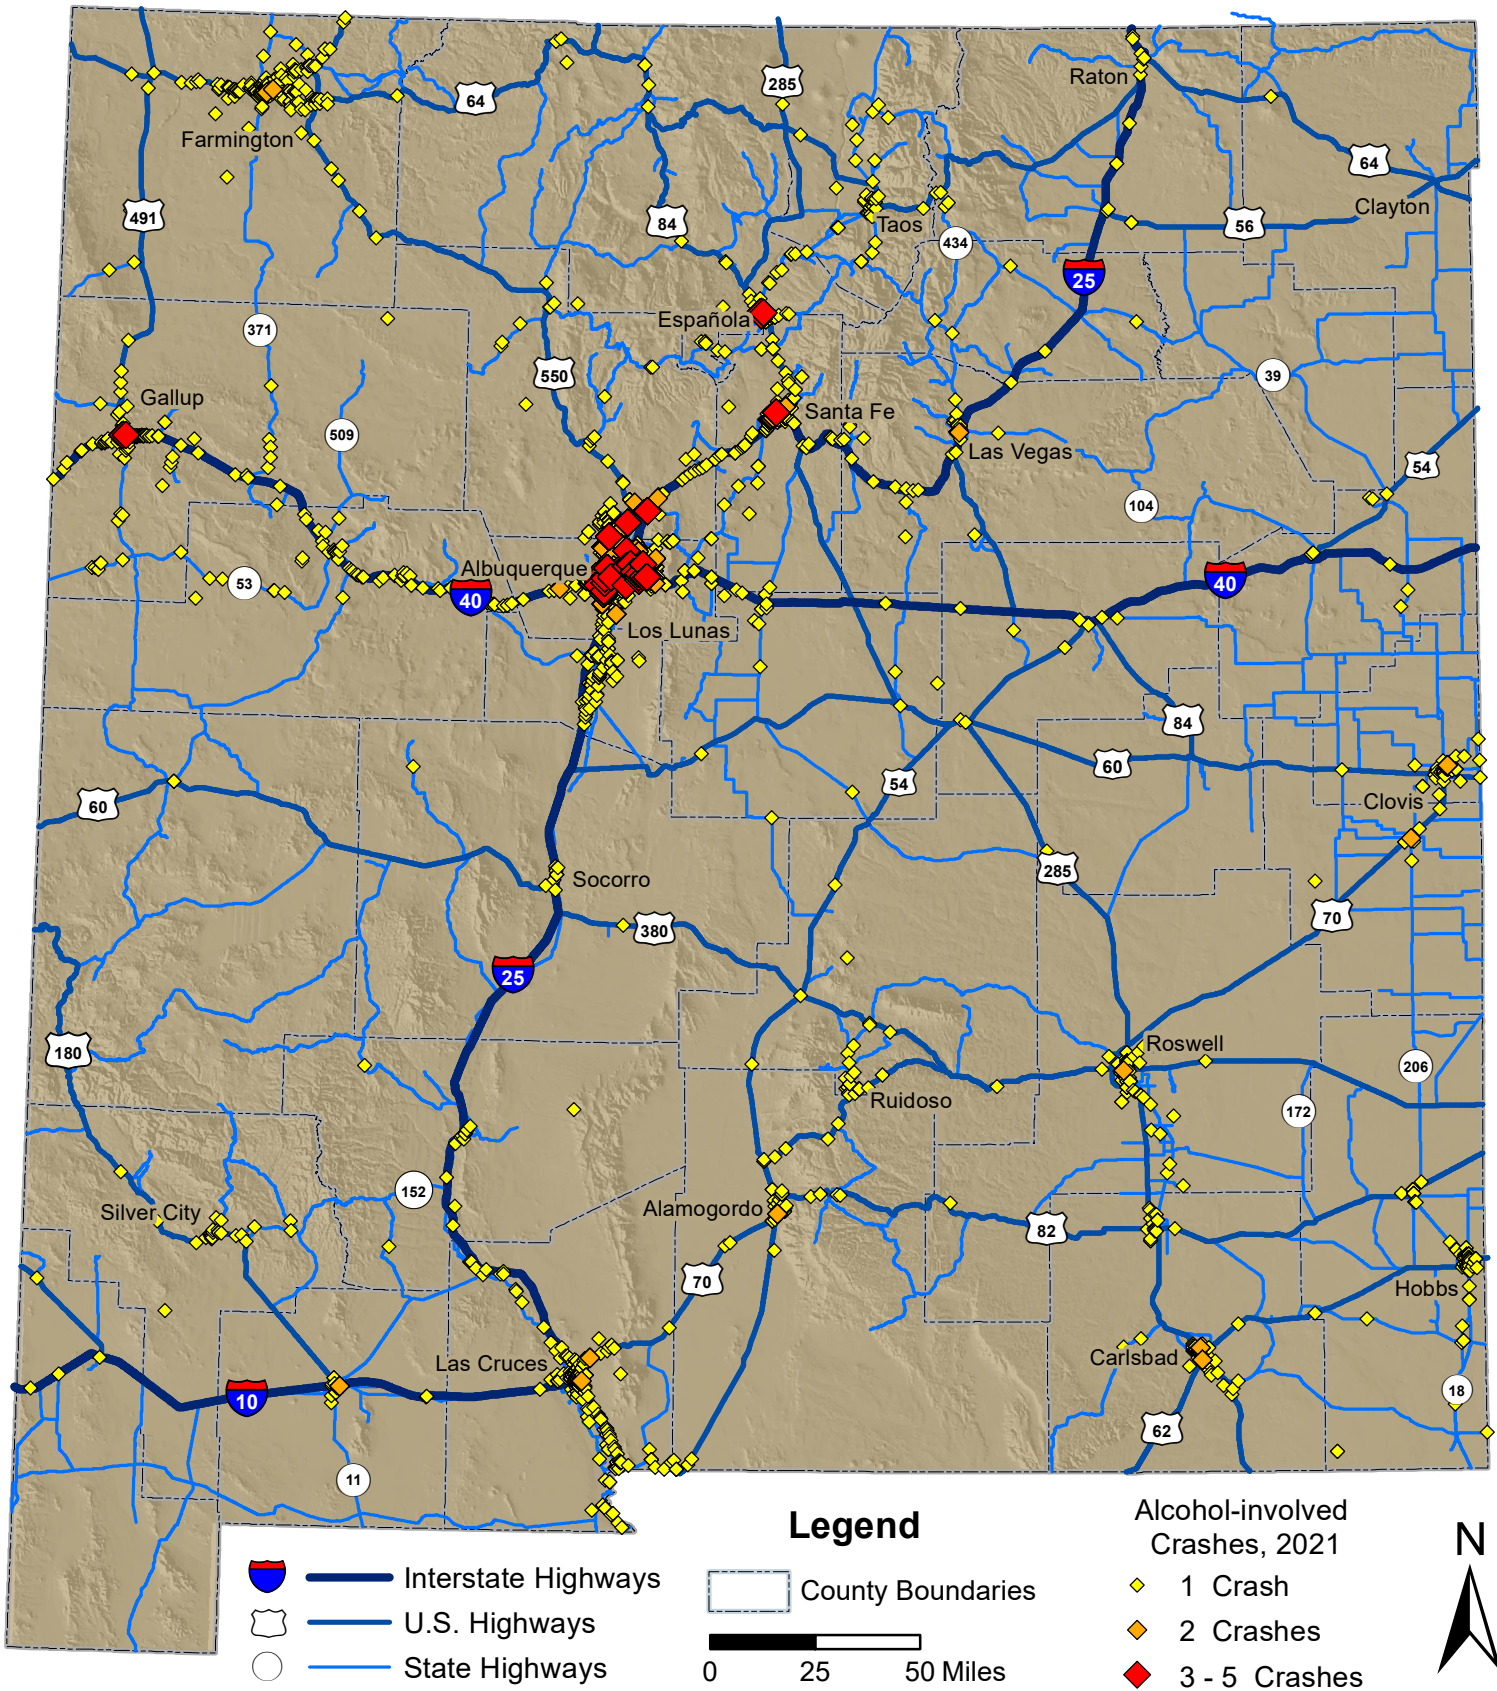

Alcohol-involved Crashes in New Mexico, 2021

Prepared for the New Mexico Department of Transportation,
 Traffic Safety Division, Traffic Records Bureau. Under Contract CO6380 by the
 University of New Mexico, Geospatial and Population Studies, Traffic Research Unit (TRU)
tru.unm.edu November 2022 tru@unm.edu