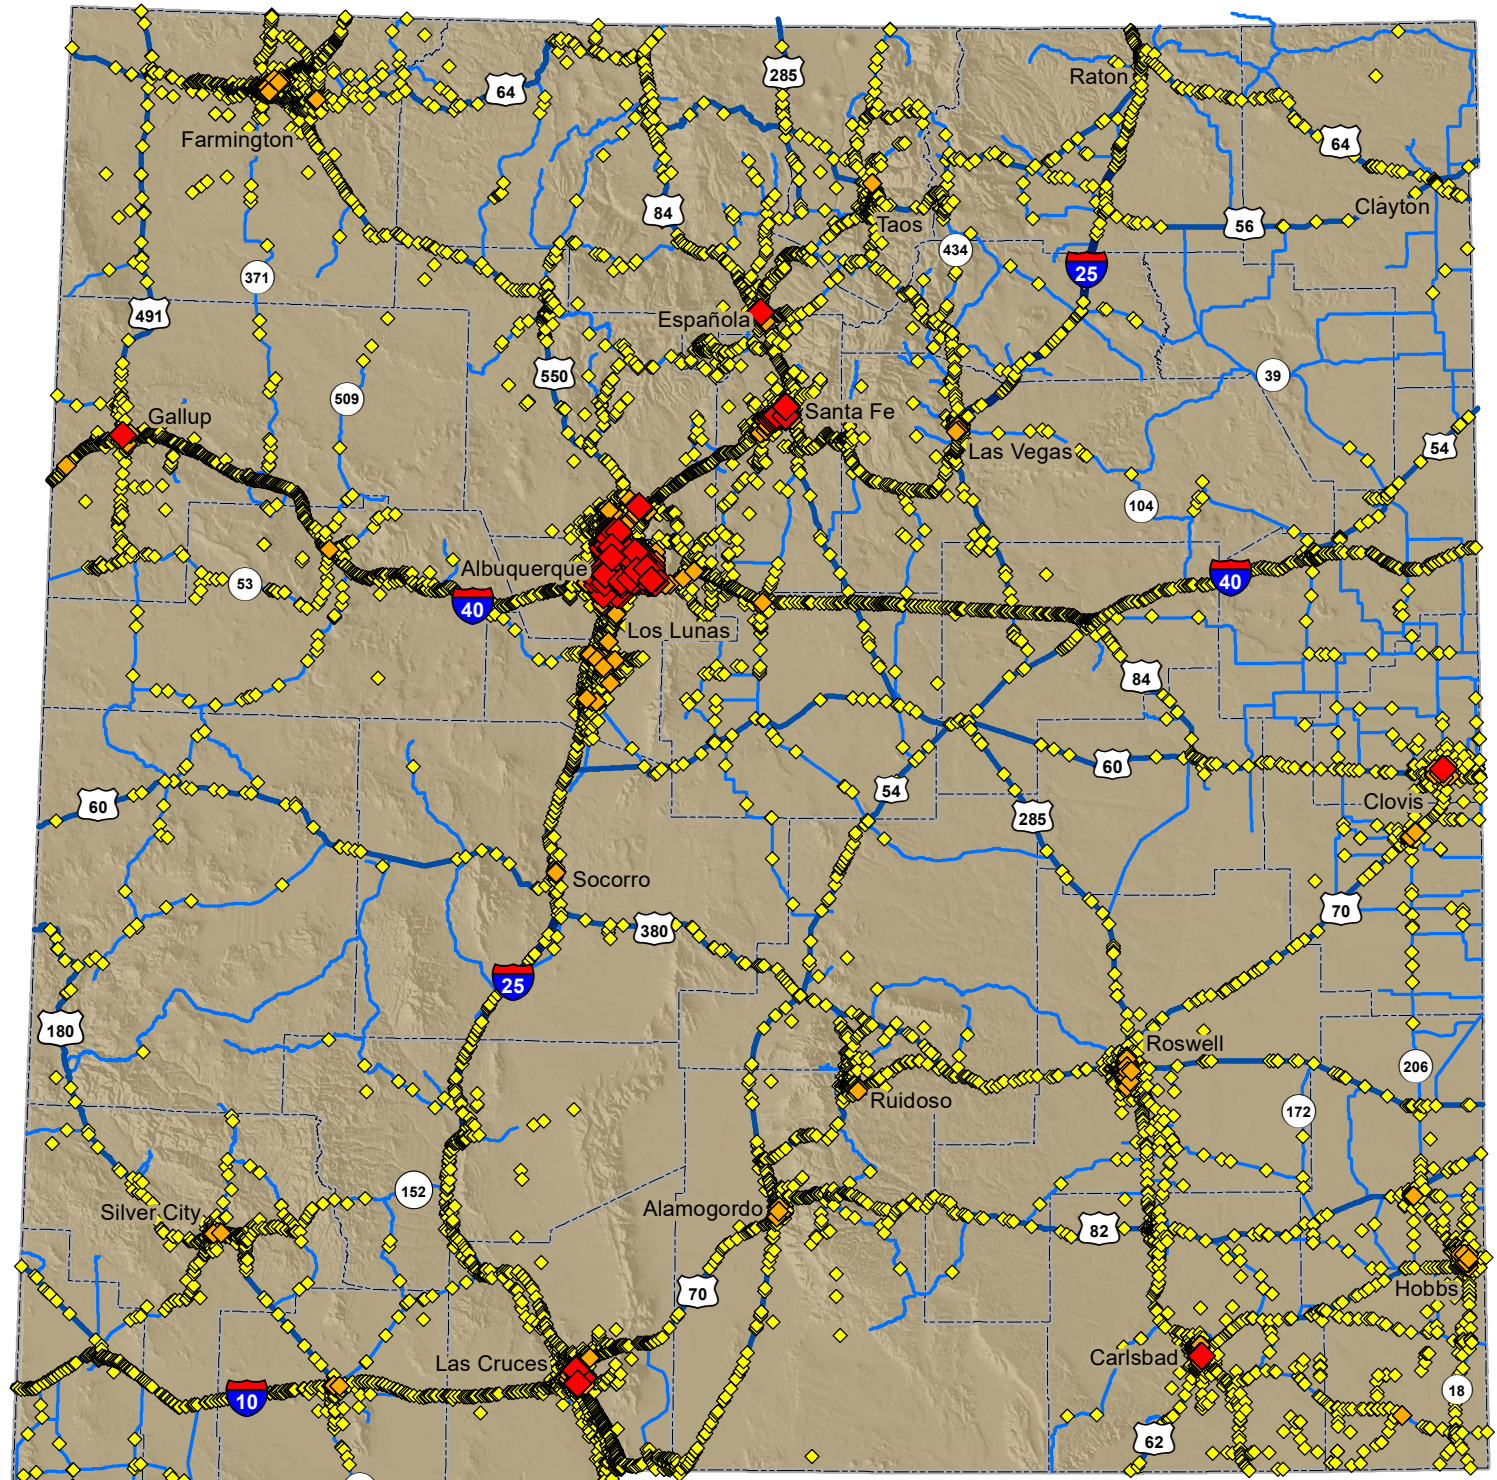

All Crashes in New Mexico, 2021

<ul style="list-style-type: none">  Interstate Highways  U.S. Highways  State Highways 	<p>Legend</p> <ul style="list-style-type: none">  County Boundaries <p>0 25 50 Miles</p>	<p>All Crashes, 2021</p> <ul style="list-style-type: none">  1 - 5 Crashes  6 - 20 Crashes  21 - 96 Crashes 	<p>N</p> 
--	---	---	--

Prepared for the New Mexico Department of Transportation,
 Traffic Safety Division, Traffic Records Bureau. Under Contract CO6380 by the
 University of New Mexico, Geospatial and Population Studies, Traffic Research Unit (TRU)
tru.unm.edu November 2022 tru@unm.edu