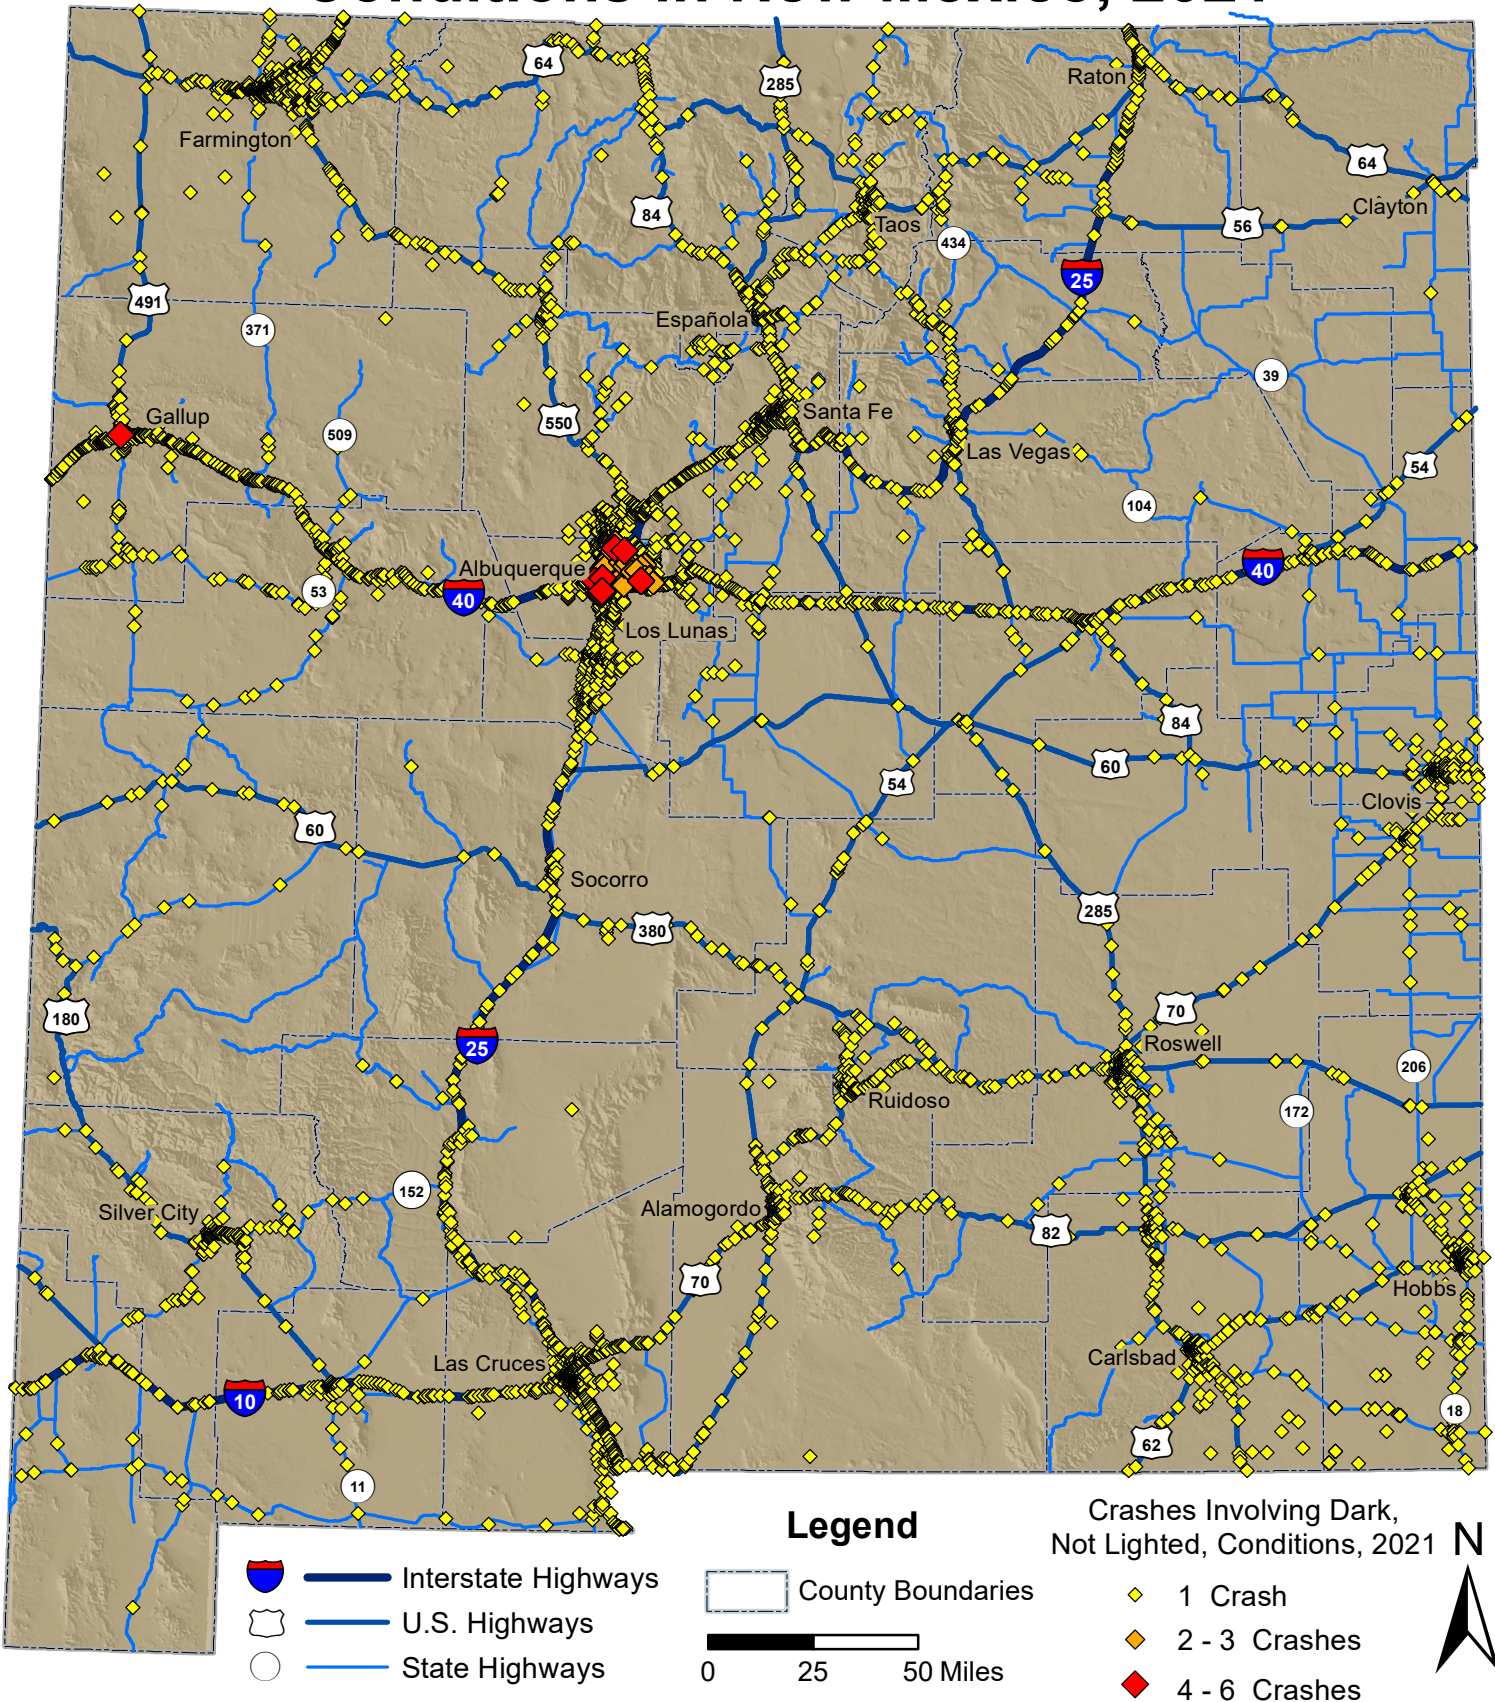

Crashes Involving Dark, Not Lighted, Conditions in New Mexico, 2021

Prepared for the New Mexico Department of Transportation,
 Traffic Safety Division, Traffic Records Bureau. Under Contract CO6380 by the
 University of New Mexico, Geospatial and Population Studies, Traffic Research Unit (TRU)
 tru.unm.edu December 2022 tru@unm.edu