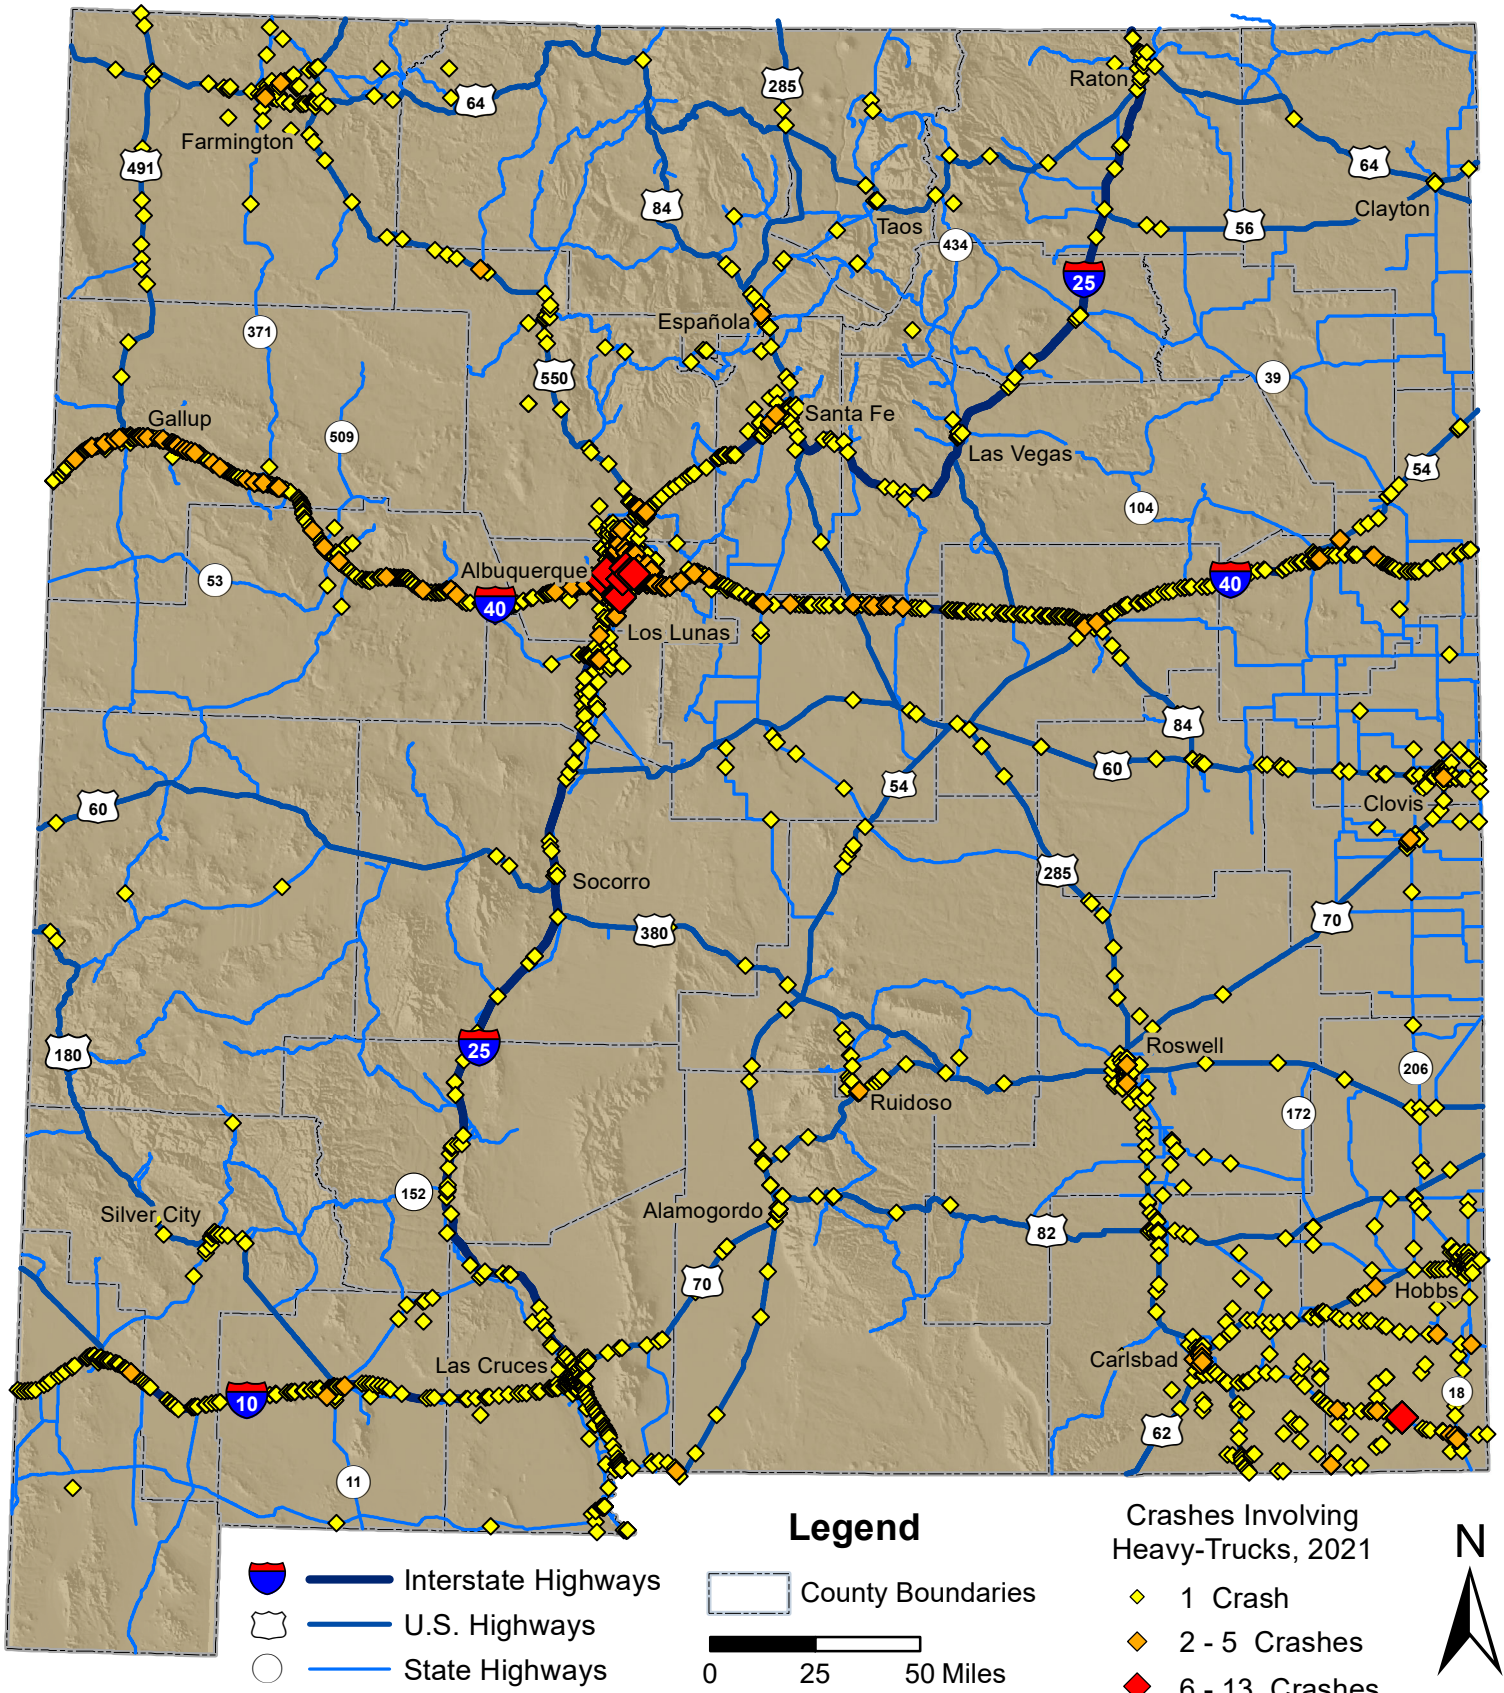

Crashes Involving Heavy-Trucks in New Mexico, 2021

Prepared for the New Mexico Department of Transportation,
 Traffic Safety Division, Traffic Records Bureau. Under Contract CO6380 by the
 University of New Mexico, Geospatial and Population Studies, Traffic Research Unit (TRU)
tru.unm.edu November 2022 tru@unm.edu