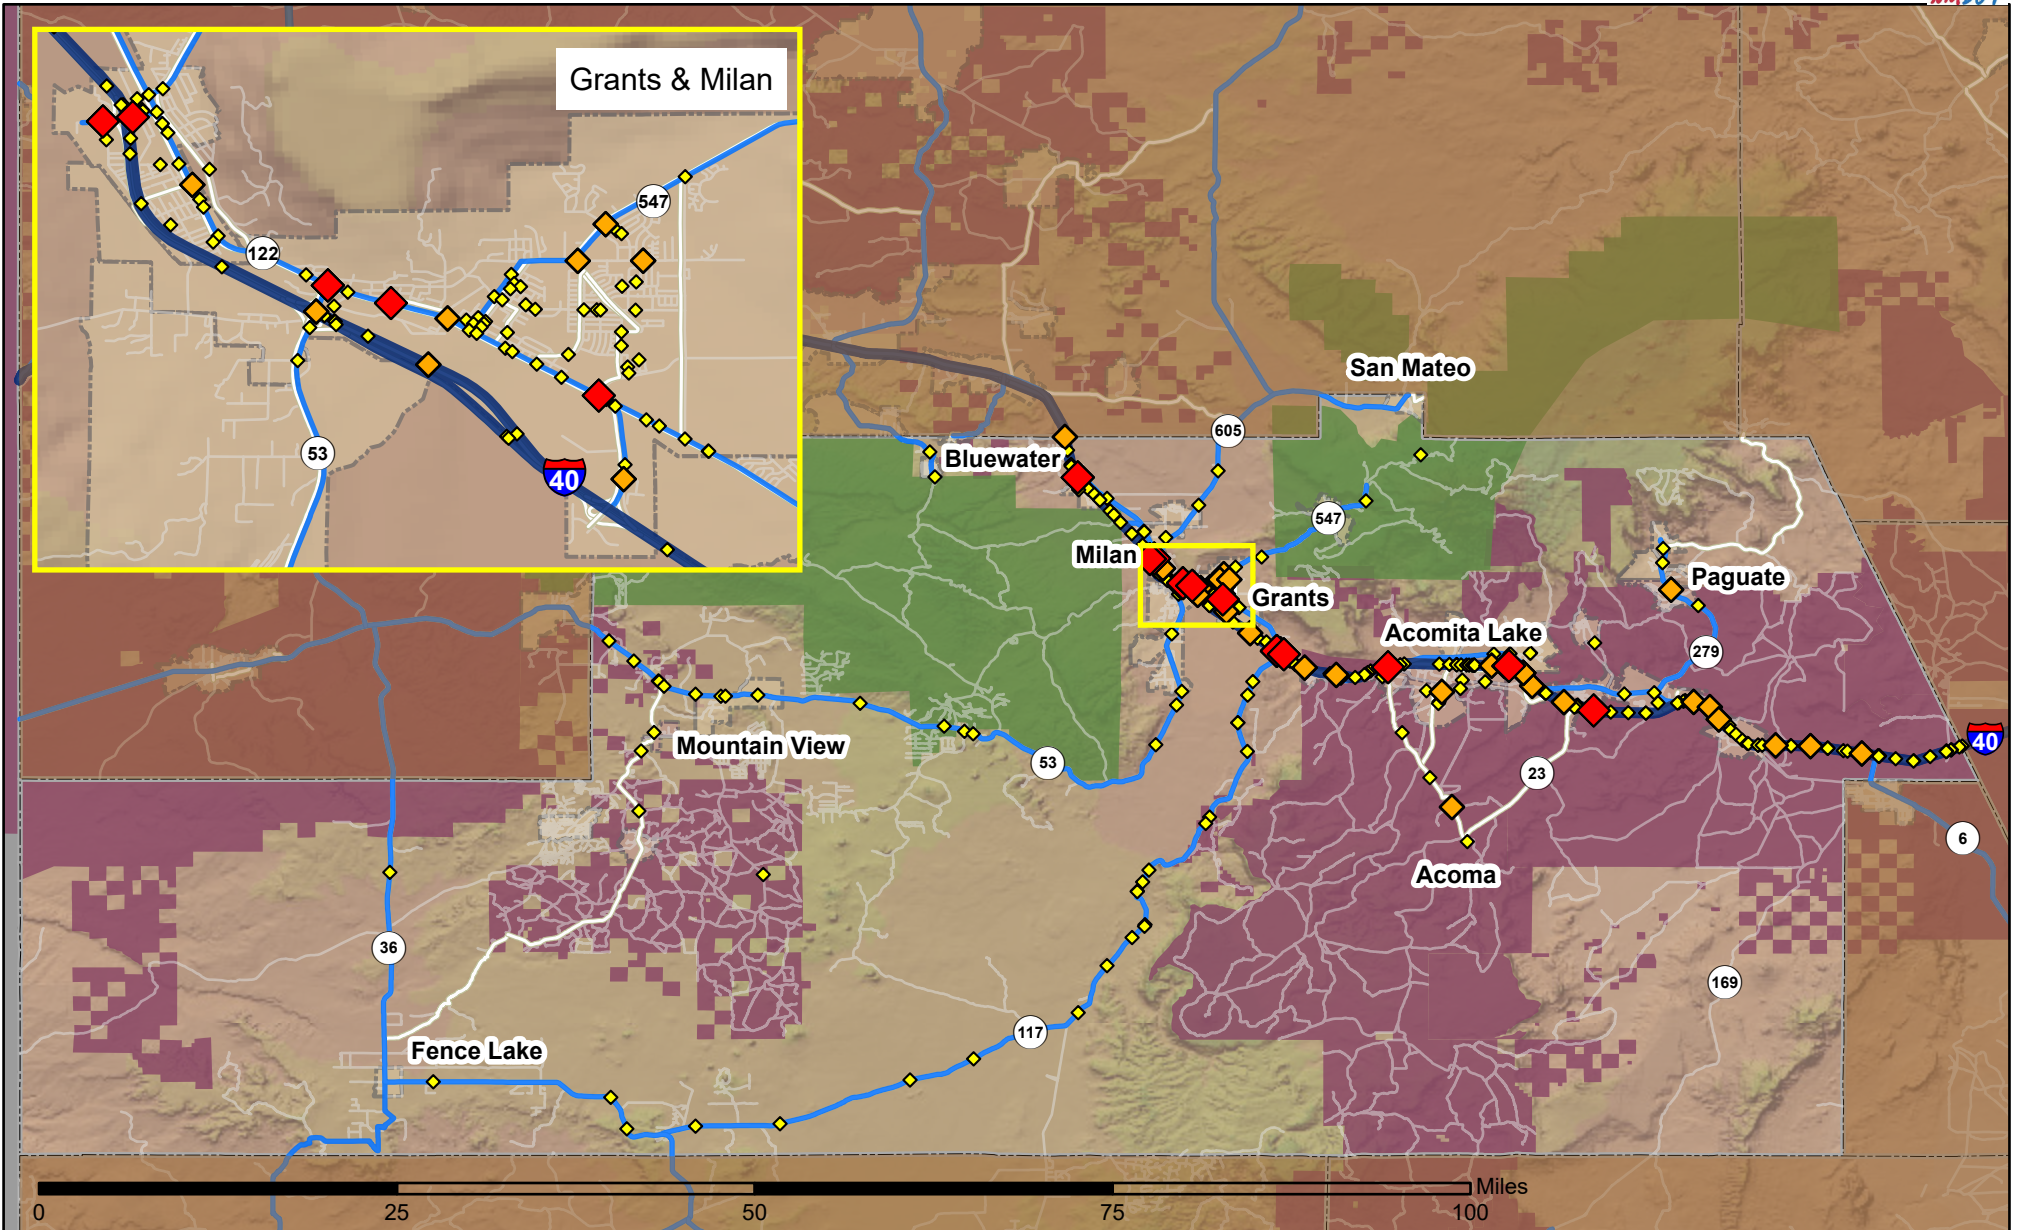

# Crashes in Cibola County, New Mexico, 2022

Map created by the Traffic Research Unit, Geospatial & Population Studies at UNM

## Legend

Data Source: NMDOT Crash File 2022  
[gps.unm.edu](http://gps.unm.edu) CO#6380 ContactGPS@unm.edu

- Forest & Wildlife Areas
- Reservations & Pueblos
- County Boundaries
- City Boundaries

- Interstate Highways
- U.S. Highways
- State Highways
- Streets & Roadways

## Crashes 2022

- 1 Crash
- 2 - 3 Crashes
- 4 - 5 Crashes