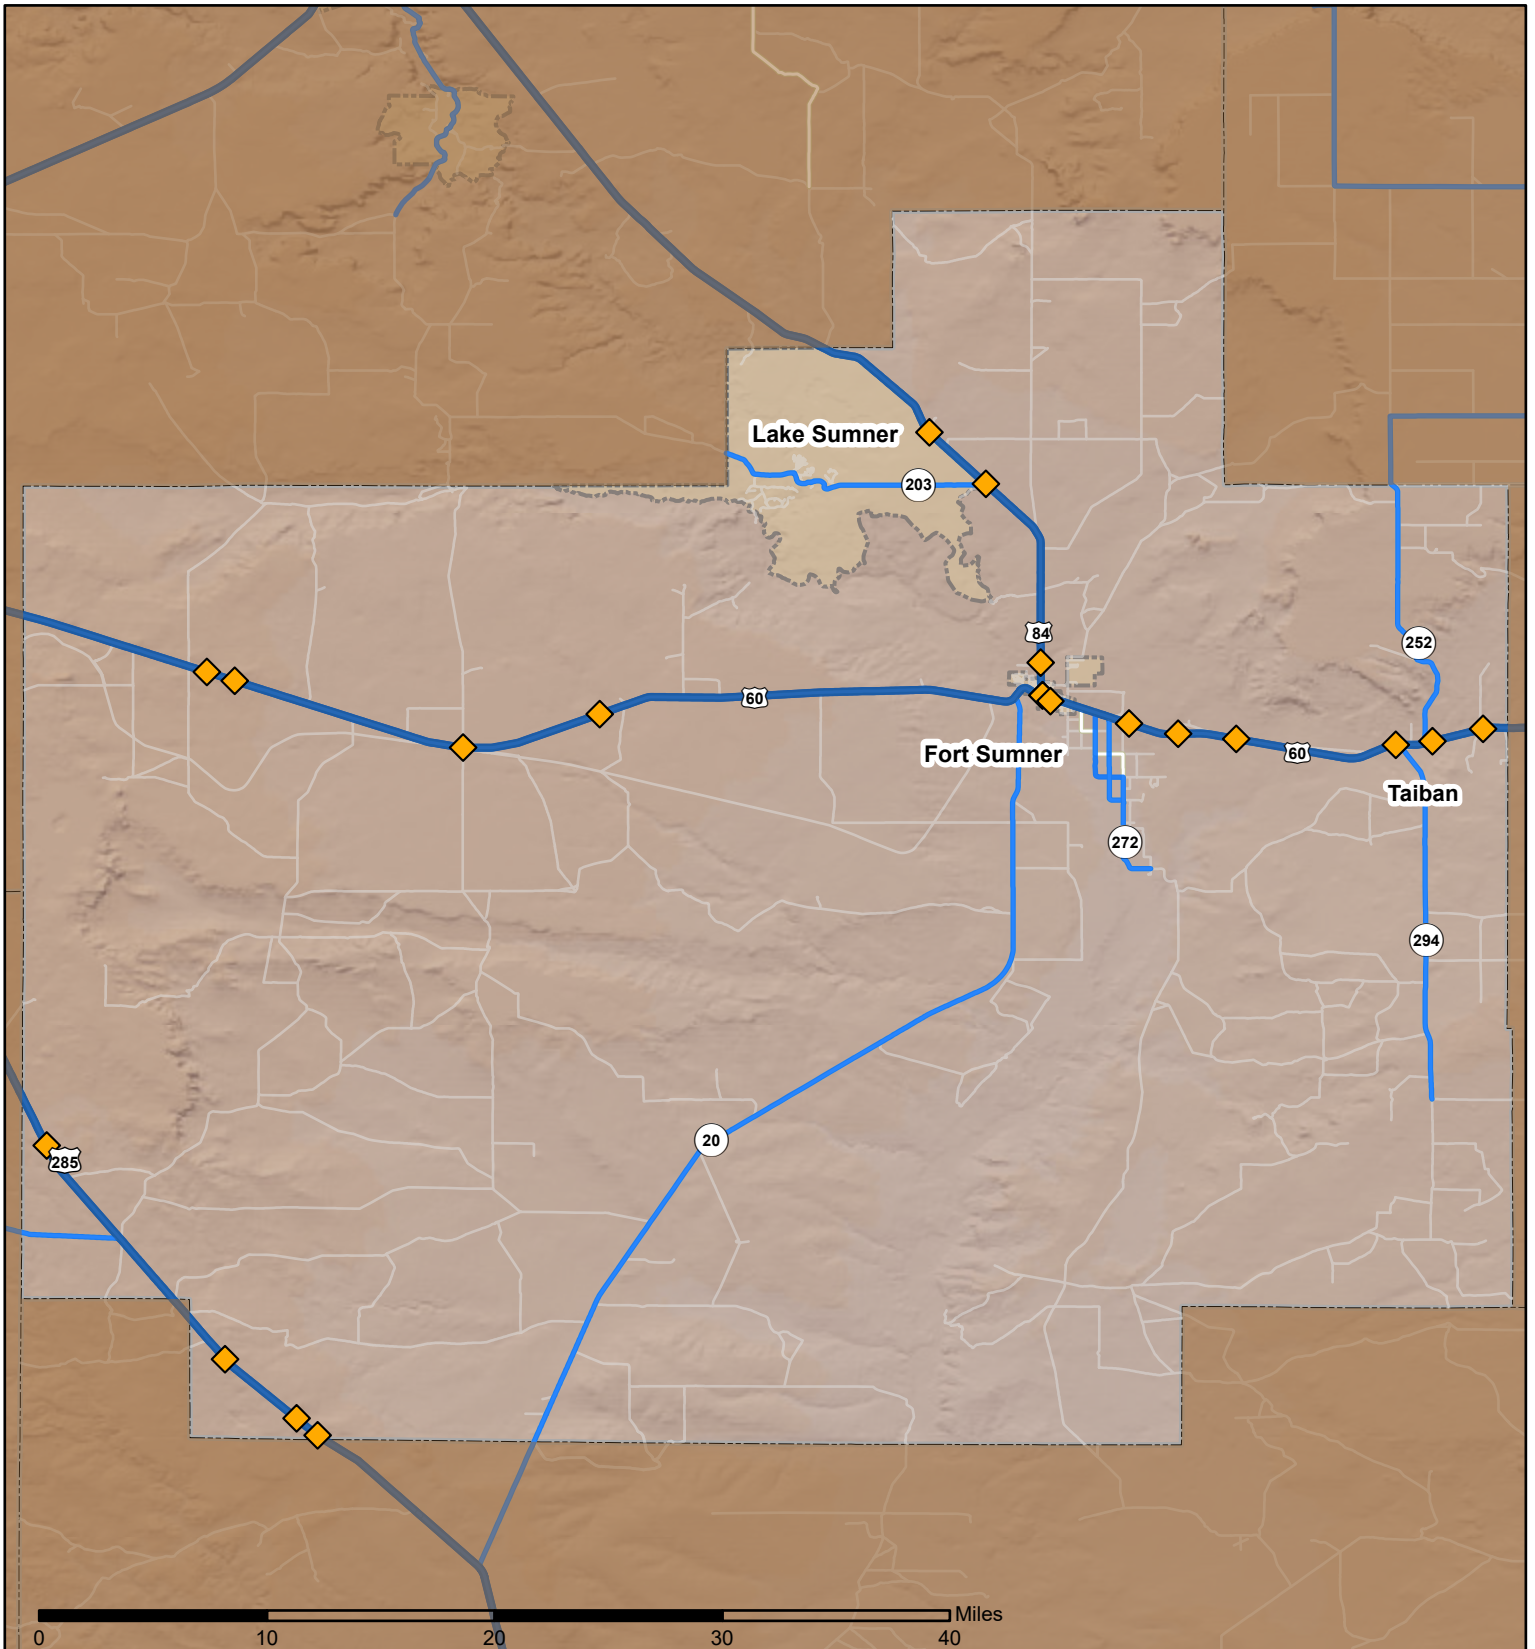

Crashes in De Baca County, New Mexico, 2022

Map created by the Traffic Research Unit, Geospatial & Population Studies at UNM

Legend

- Forest & Wildlife Areas
- Reservations & Pueblos
- County Boundaries
- City Boundaries
- Interstate Highways
- U.S. Highways
- State Highways
- Streets & Roadways

Crashes 2022

◆ 1 Crash

Data Source: NMDOT Crash File 2022
gps.unm.edu CO#6380 ContactGPS@unm.edu