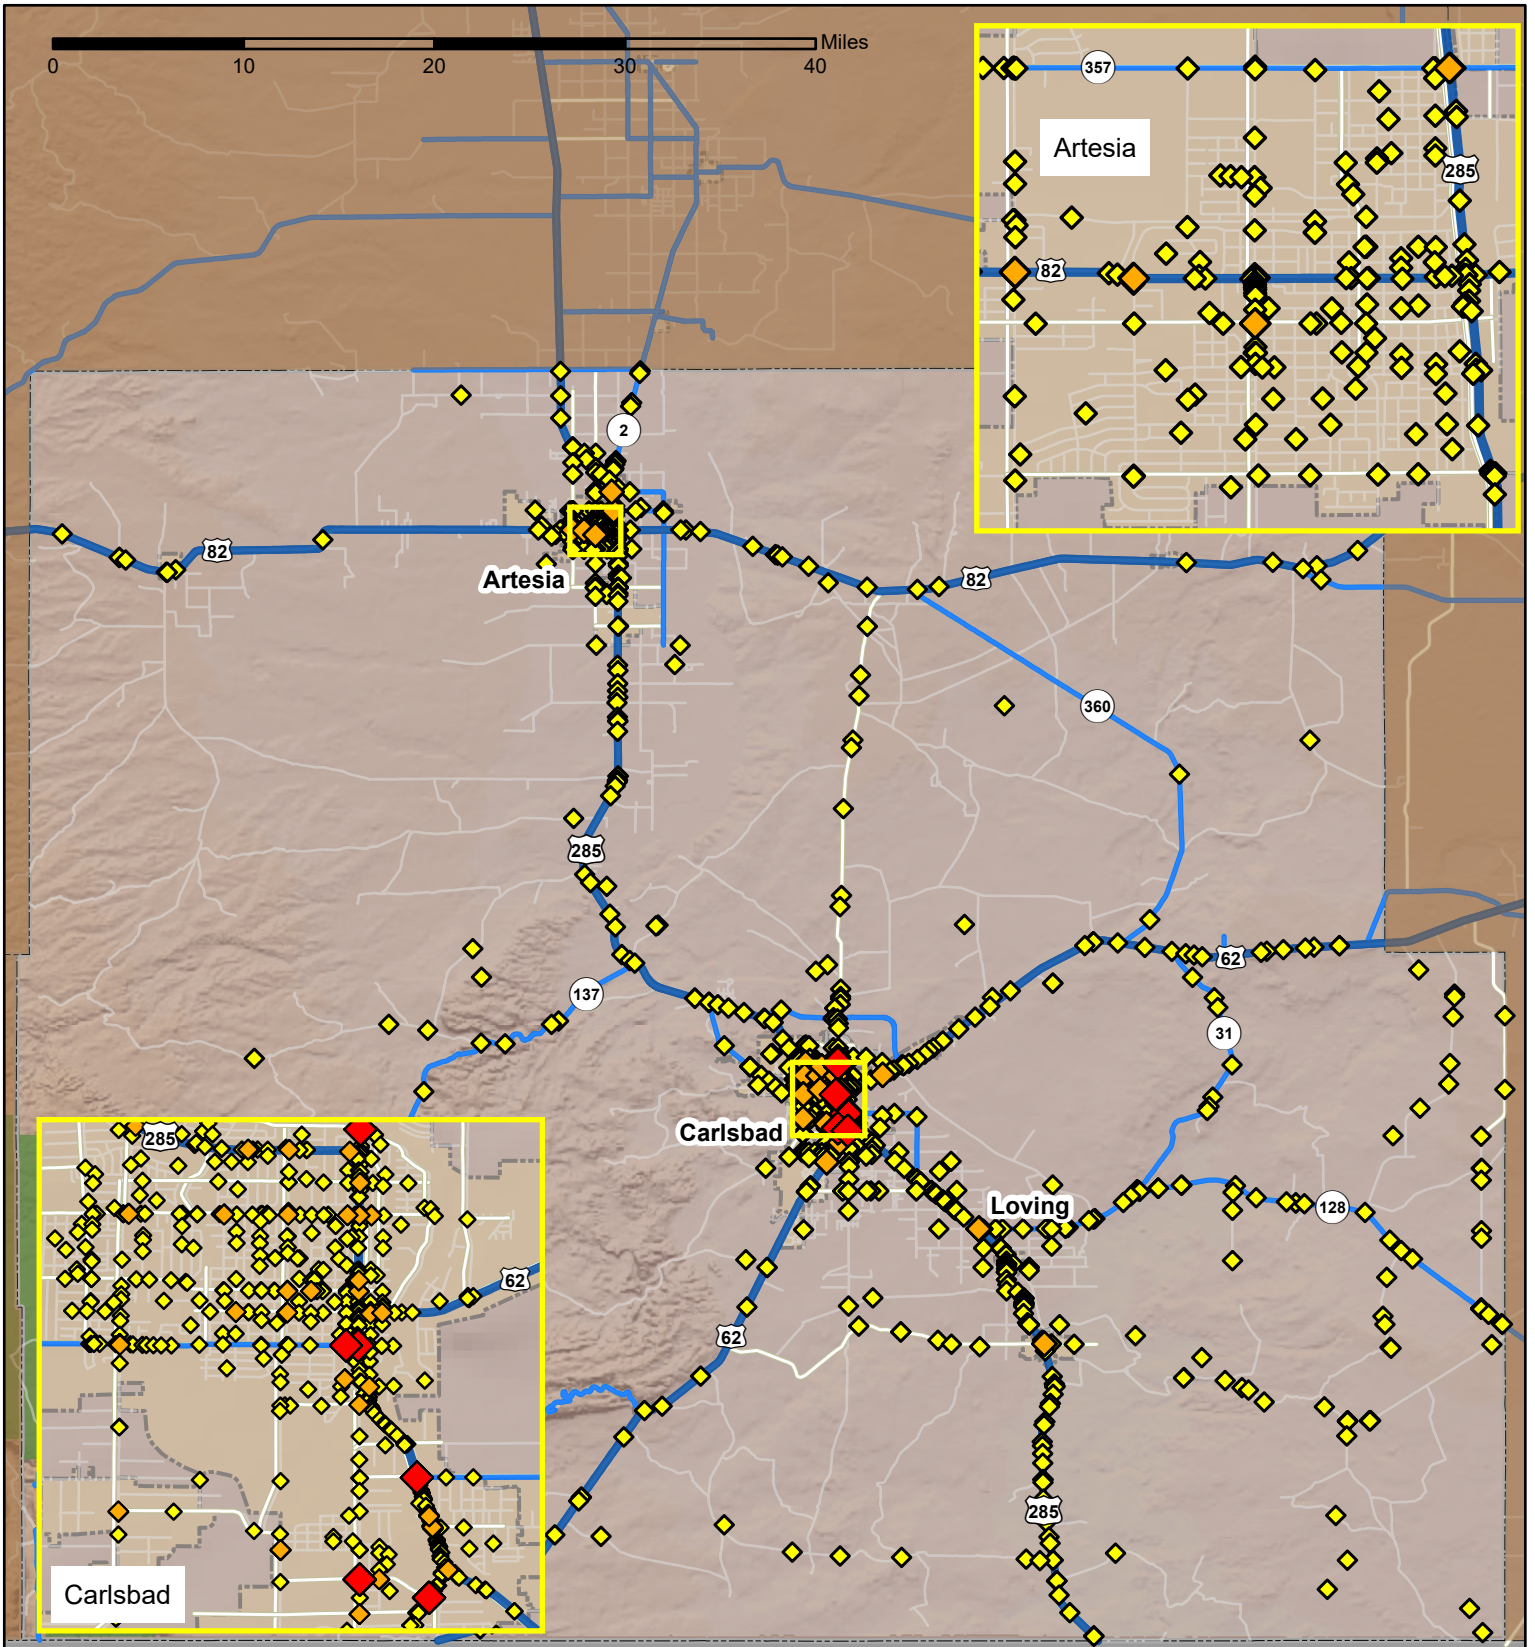

# Crashes in Eddy County, New Mexico, 2022

Map created by the Traffic Research Unit, Geospatial & Population Studies at UNM

## Legend

- Forest & Wildlife Areas
- Reservations & Pueblos
- County Boundaries
- City Boundaries
- Interstate Highways
- U.S. Highways
- State Highways
- Streets & Roadways

## Crashes 2022

- 1 - 2 Crashes
- 3 - 15 Crashes
- 6 - 15 Crashes

Data Source: NMDOT Crash File 2022  
gps.unm.edu CO#6380 ContactGPS@unm.edu