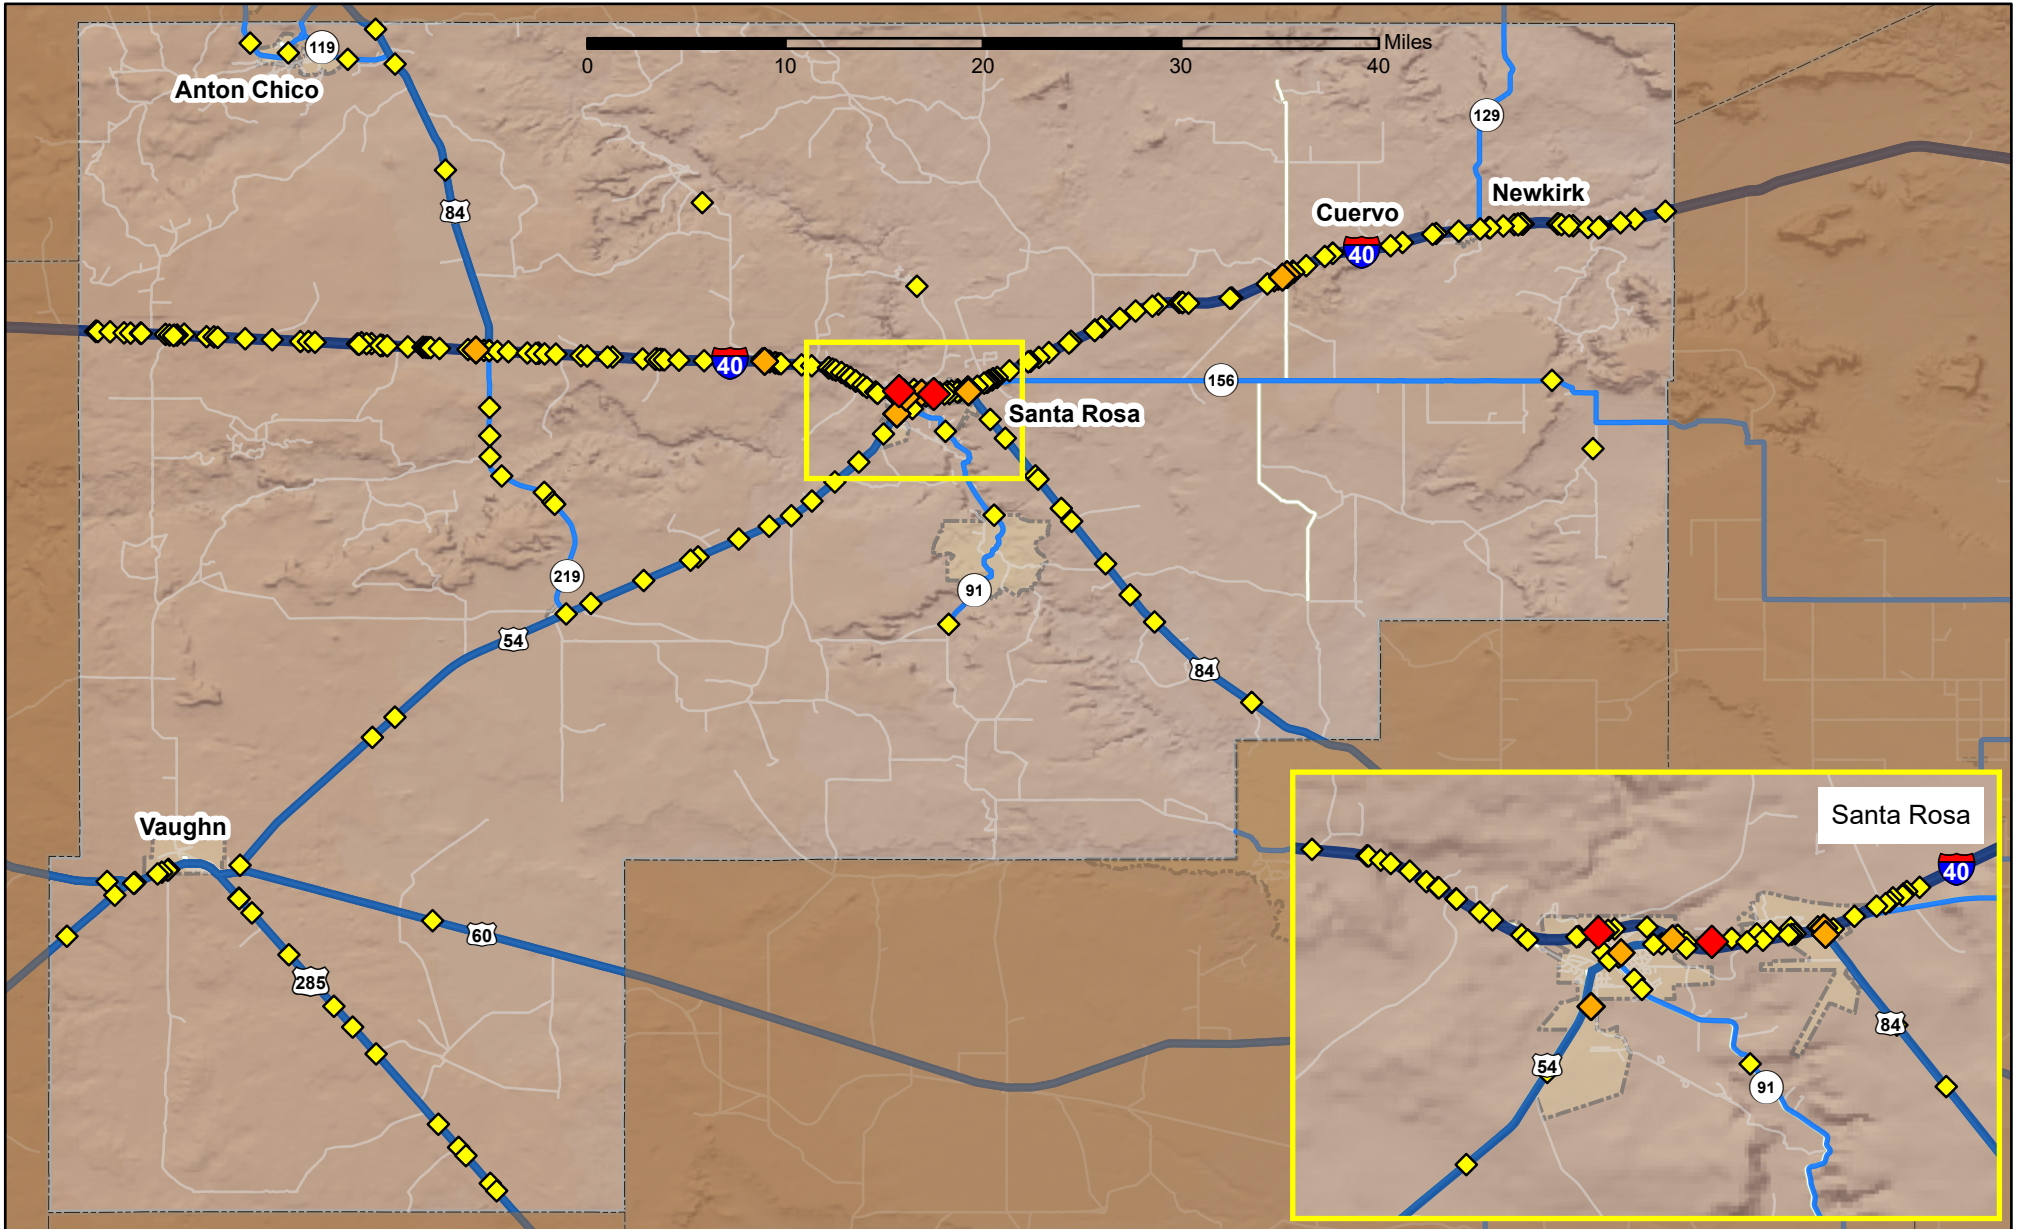

Crashes in Guadalupe County, New Mexico, 2022

Map created by the Traffic Research Unit, Geospatial & Population Studies at UNM

Legend

Data Source: NMDOT Crash File 2022
 gps.unm.edu CO#6380 ContactGPS@unm.edu

- Forest & Wildlife Areas
- Reservations & Pueblos
- County Boundaries
- City Boundaries

- Interstate Highways
- U.S. Highways
- State Highways
- Streets & Roadways

Crashes 2022

- 1 Crash
- 2 Crashes
- 3 Crashes