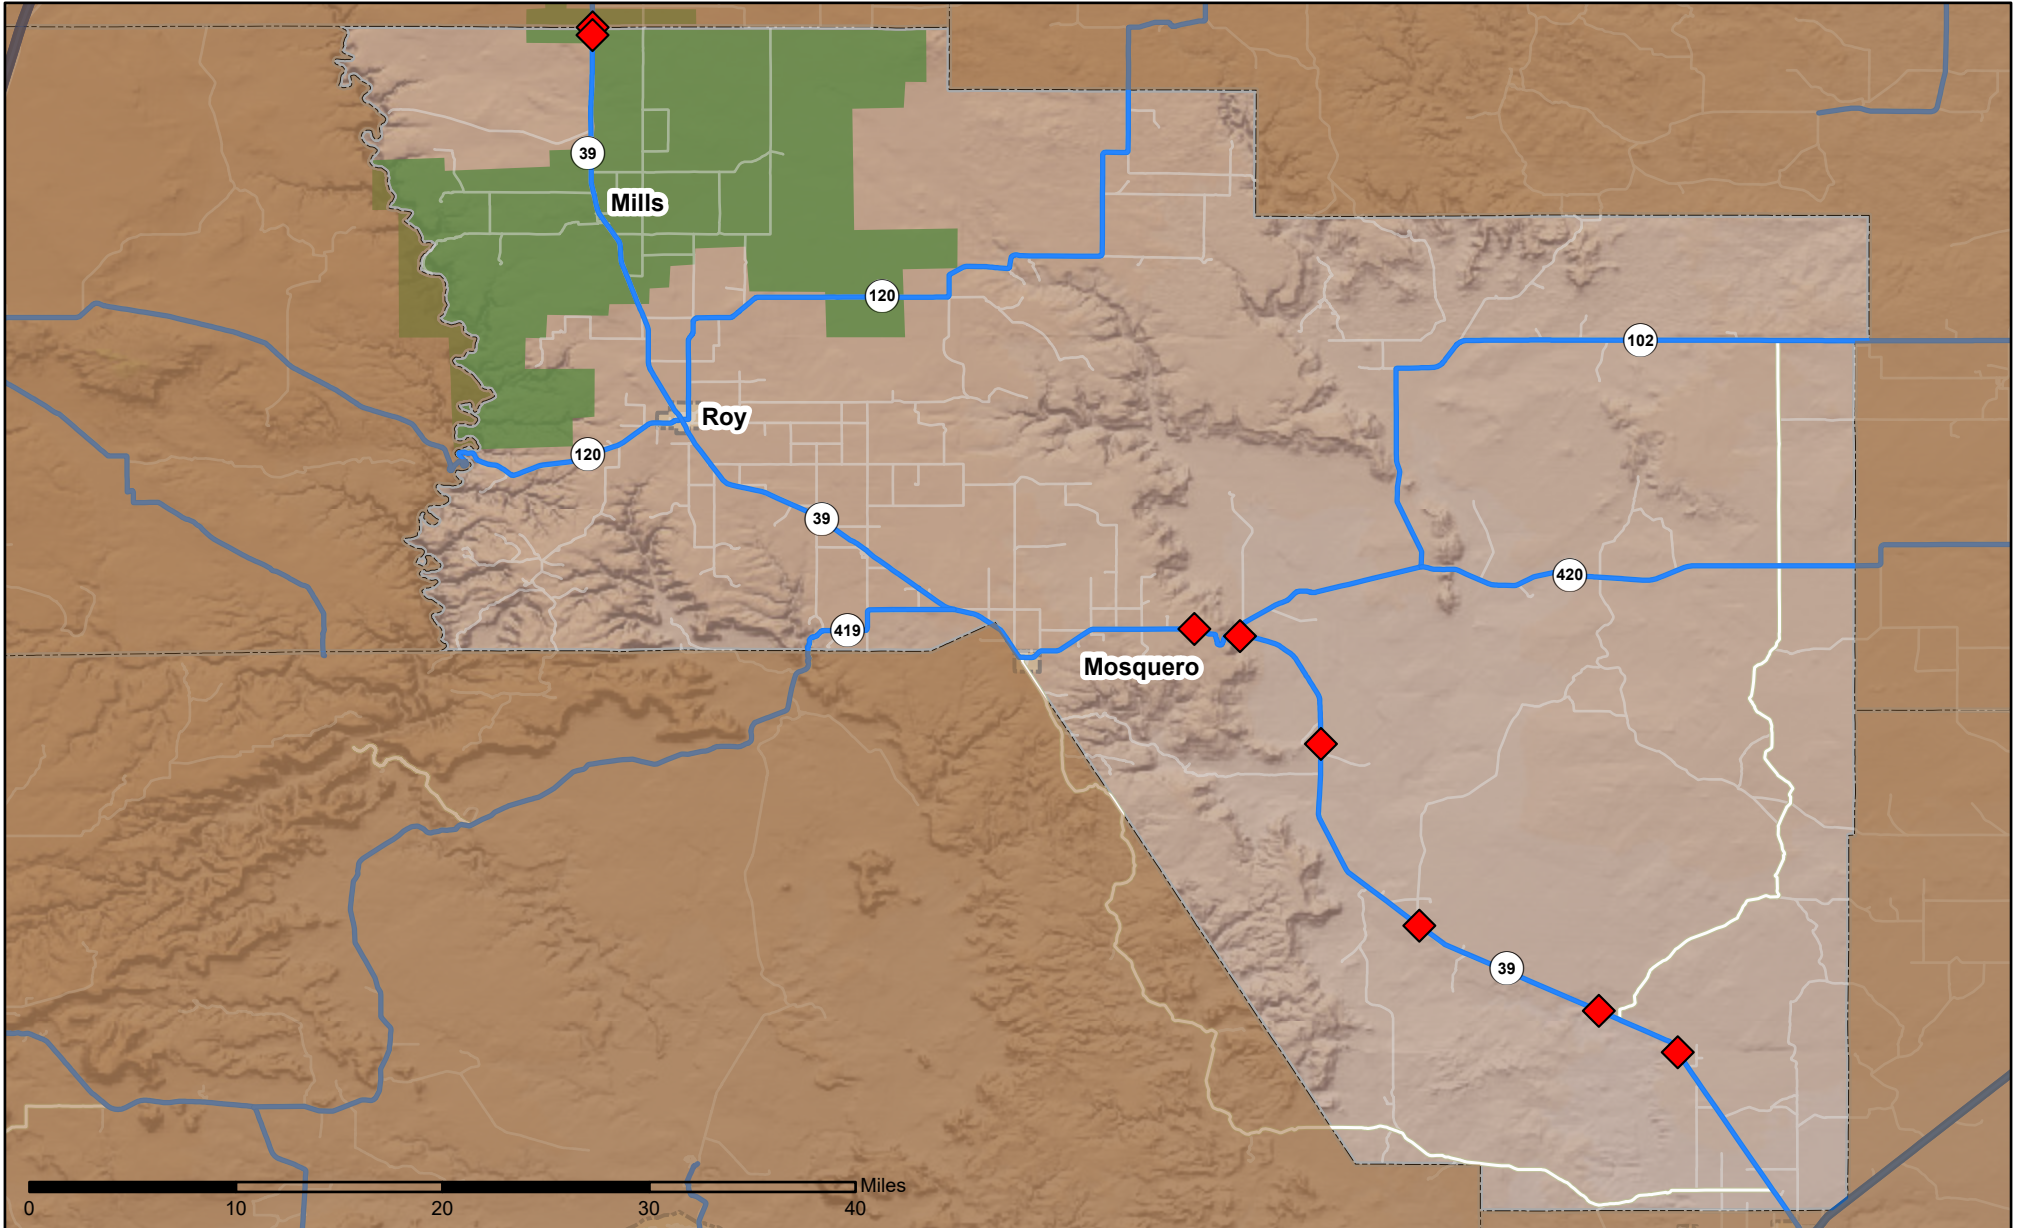

Crashes in Harding County, New Mexico, 2022

Map created by the Traffic Research Unit, Geospatial & Population Studies at UNM

Legend

Data Source: NMDOT Crash File 2022
gps.unm.edu CO#6380 ContactGPS@unm.edu

- Forest & Wildlife Areas
- Reservations & Pueblos
- County Boundaries
- City Boundaries

- Interstate Highways
- U.S. Highways
- State Highways
- Streets & Roadways

Crashes 2022

- 1 Crash