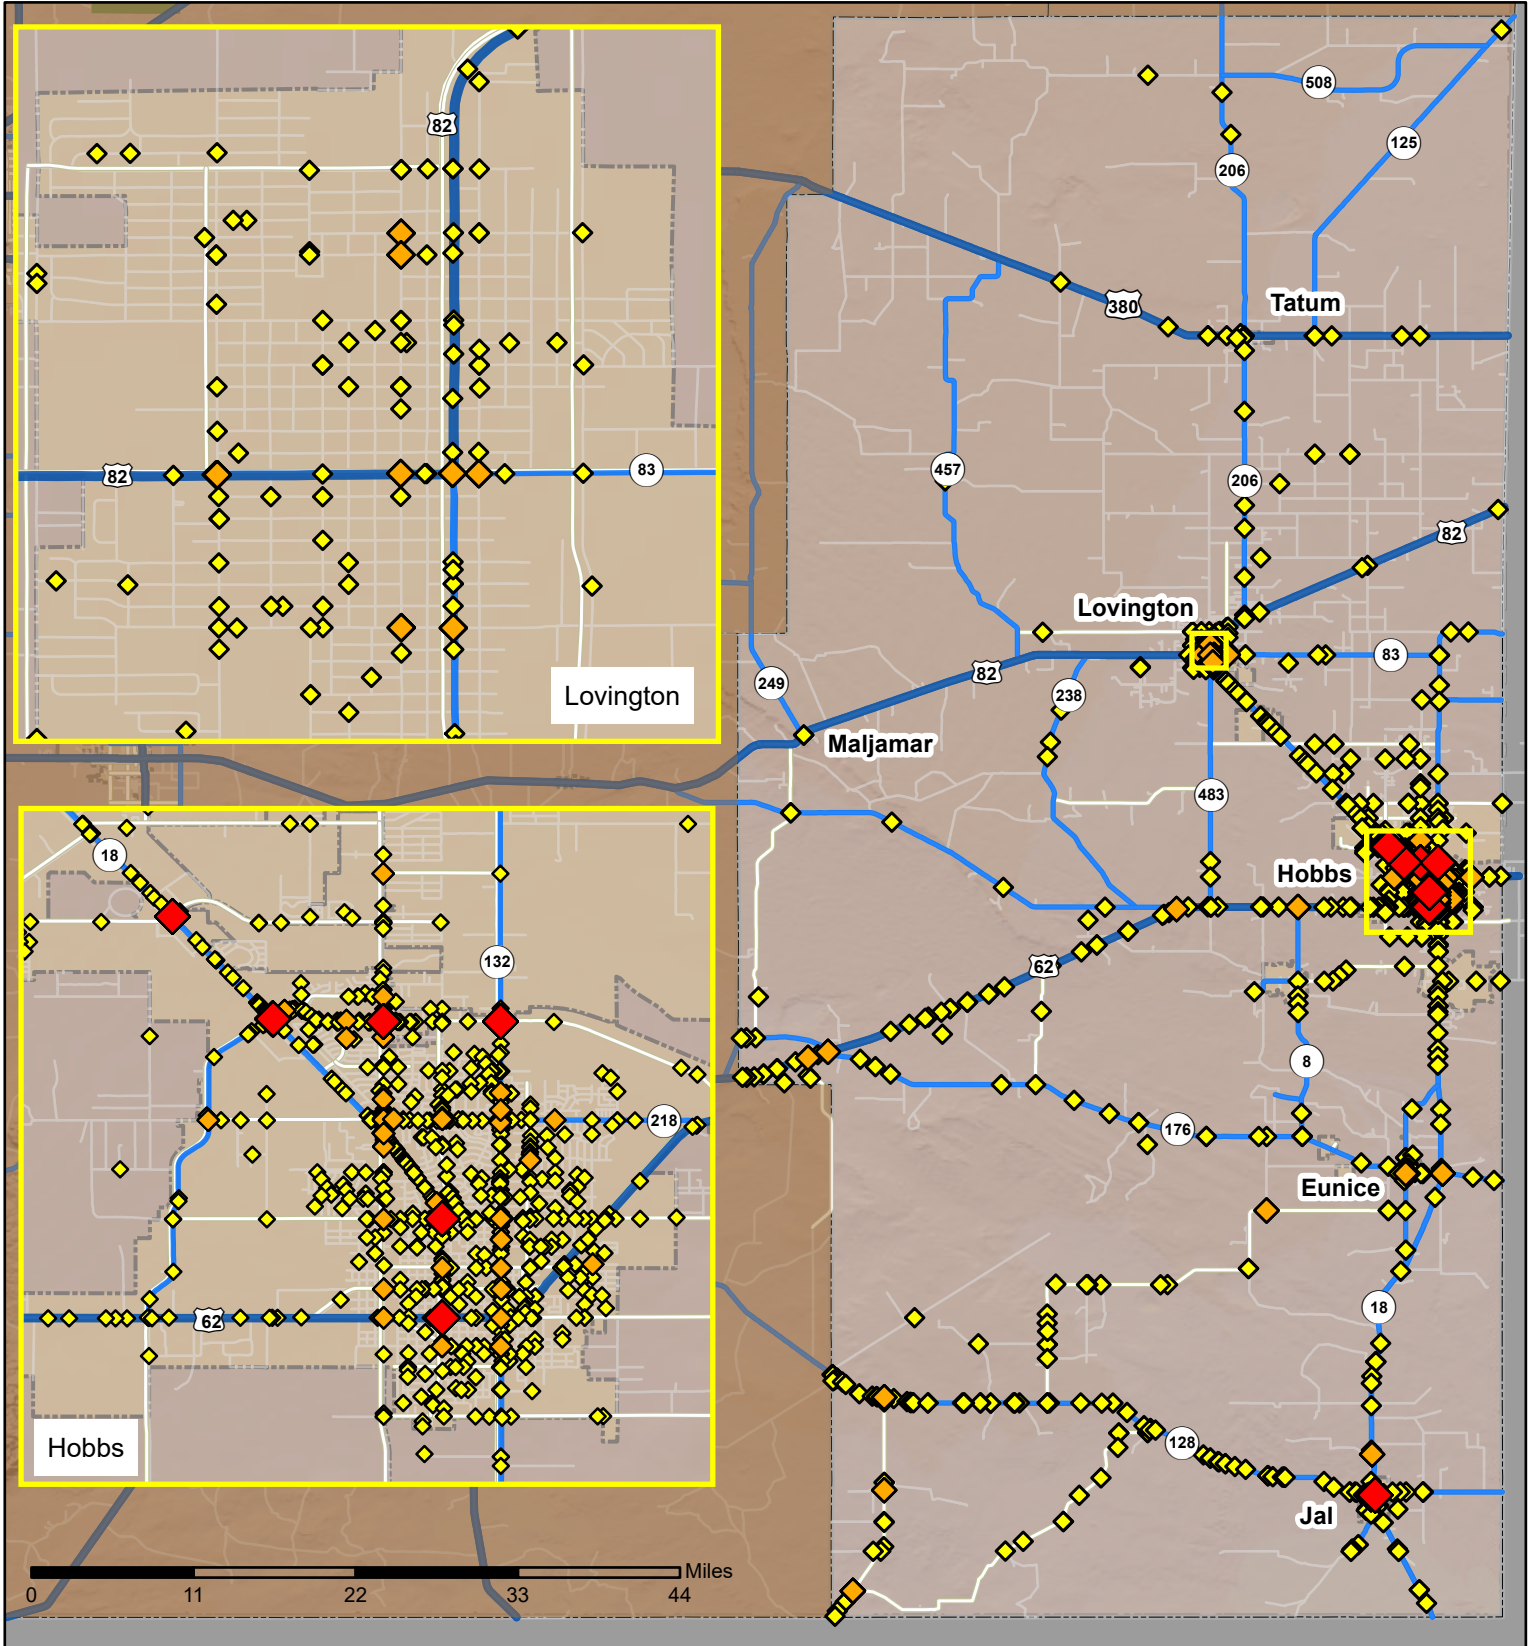

# Crashes in Lea County, New Mexico, 2022

Map created by the Traffic Research Unit, Geospatial & Population Studies at UNM

## Legend

- Forest & Wildlife Areas
- Reservations & Pueblos
- County Boundaries
- City Boundaries
- Interstate Highways
- U.S. Highways
- State Highways
- Streets & Roadways

## Crashes 2022

- 1 - 2 Crashes
- 3 - 6 Crashes
- 7 - 13 Crashes

Data Source: NMDOT Crash File 2022  
gps.unm.edu CO#6380 ContactGPS@unm.edu