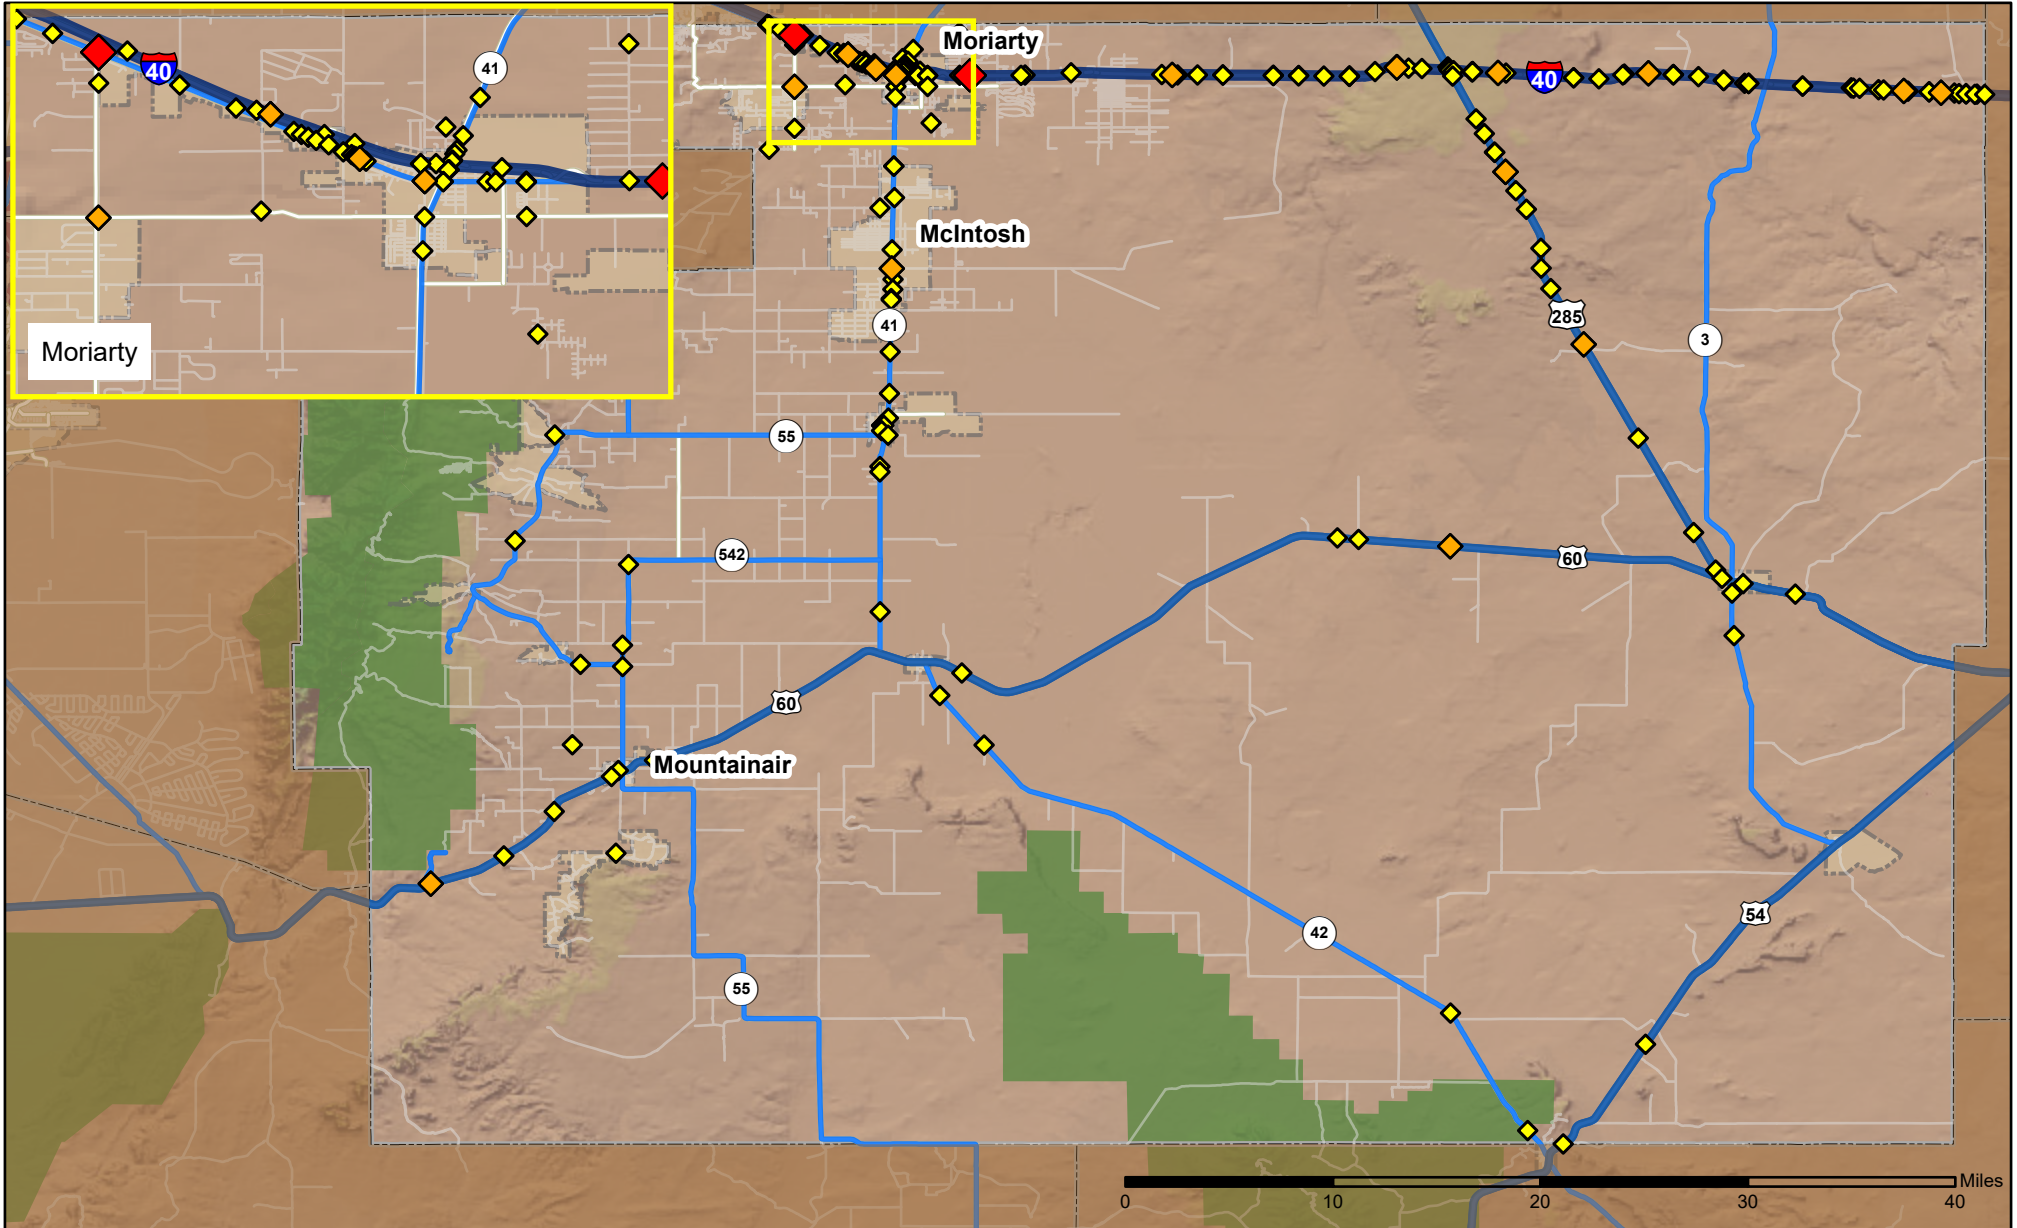

# Crashes in Torrance County, New Mexico, 2022

Map created by the Traffic Research Unit, Geospatial & Population Studies at UNM

## Legend

Data Source: NMDOT Crash File 2022  
 gps.unm.edu CO#6380 ContactGPS@unm.edu

- Forest & Wildlife Areas
- Reservations & Pueblos
- County Boundaries
- City Boundaries

- Interstate Highways
- U.S. Highways
- State Highways
- Streets & Roadways

## Crashes 2022

- 1 Crash
- 2 - 3 Crashes
- 4 - 5 Crashes