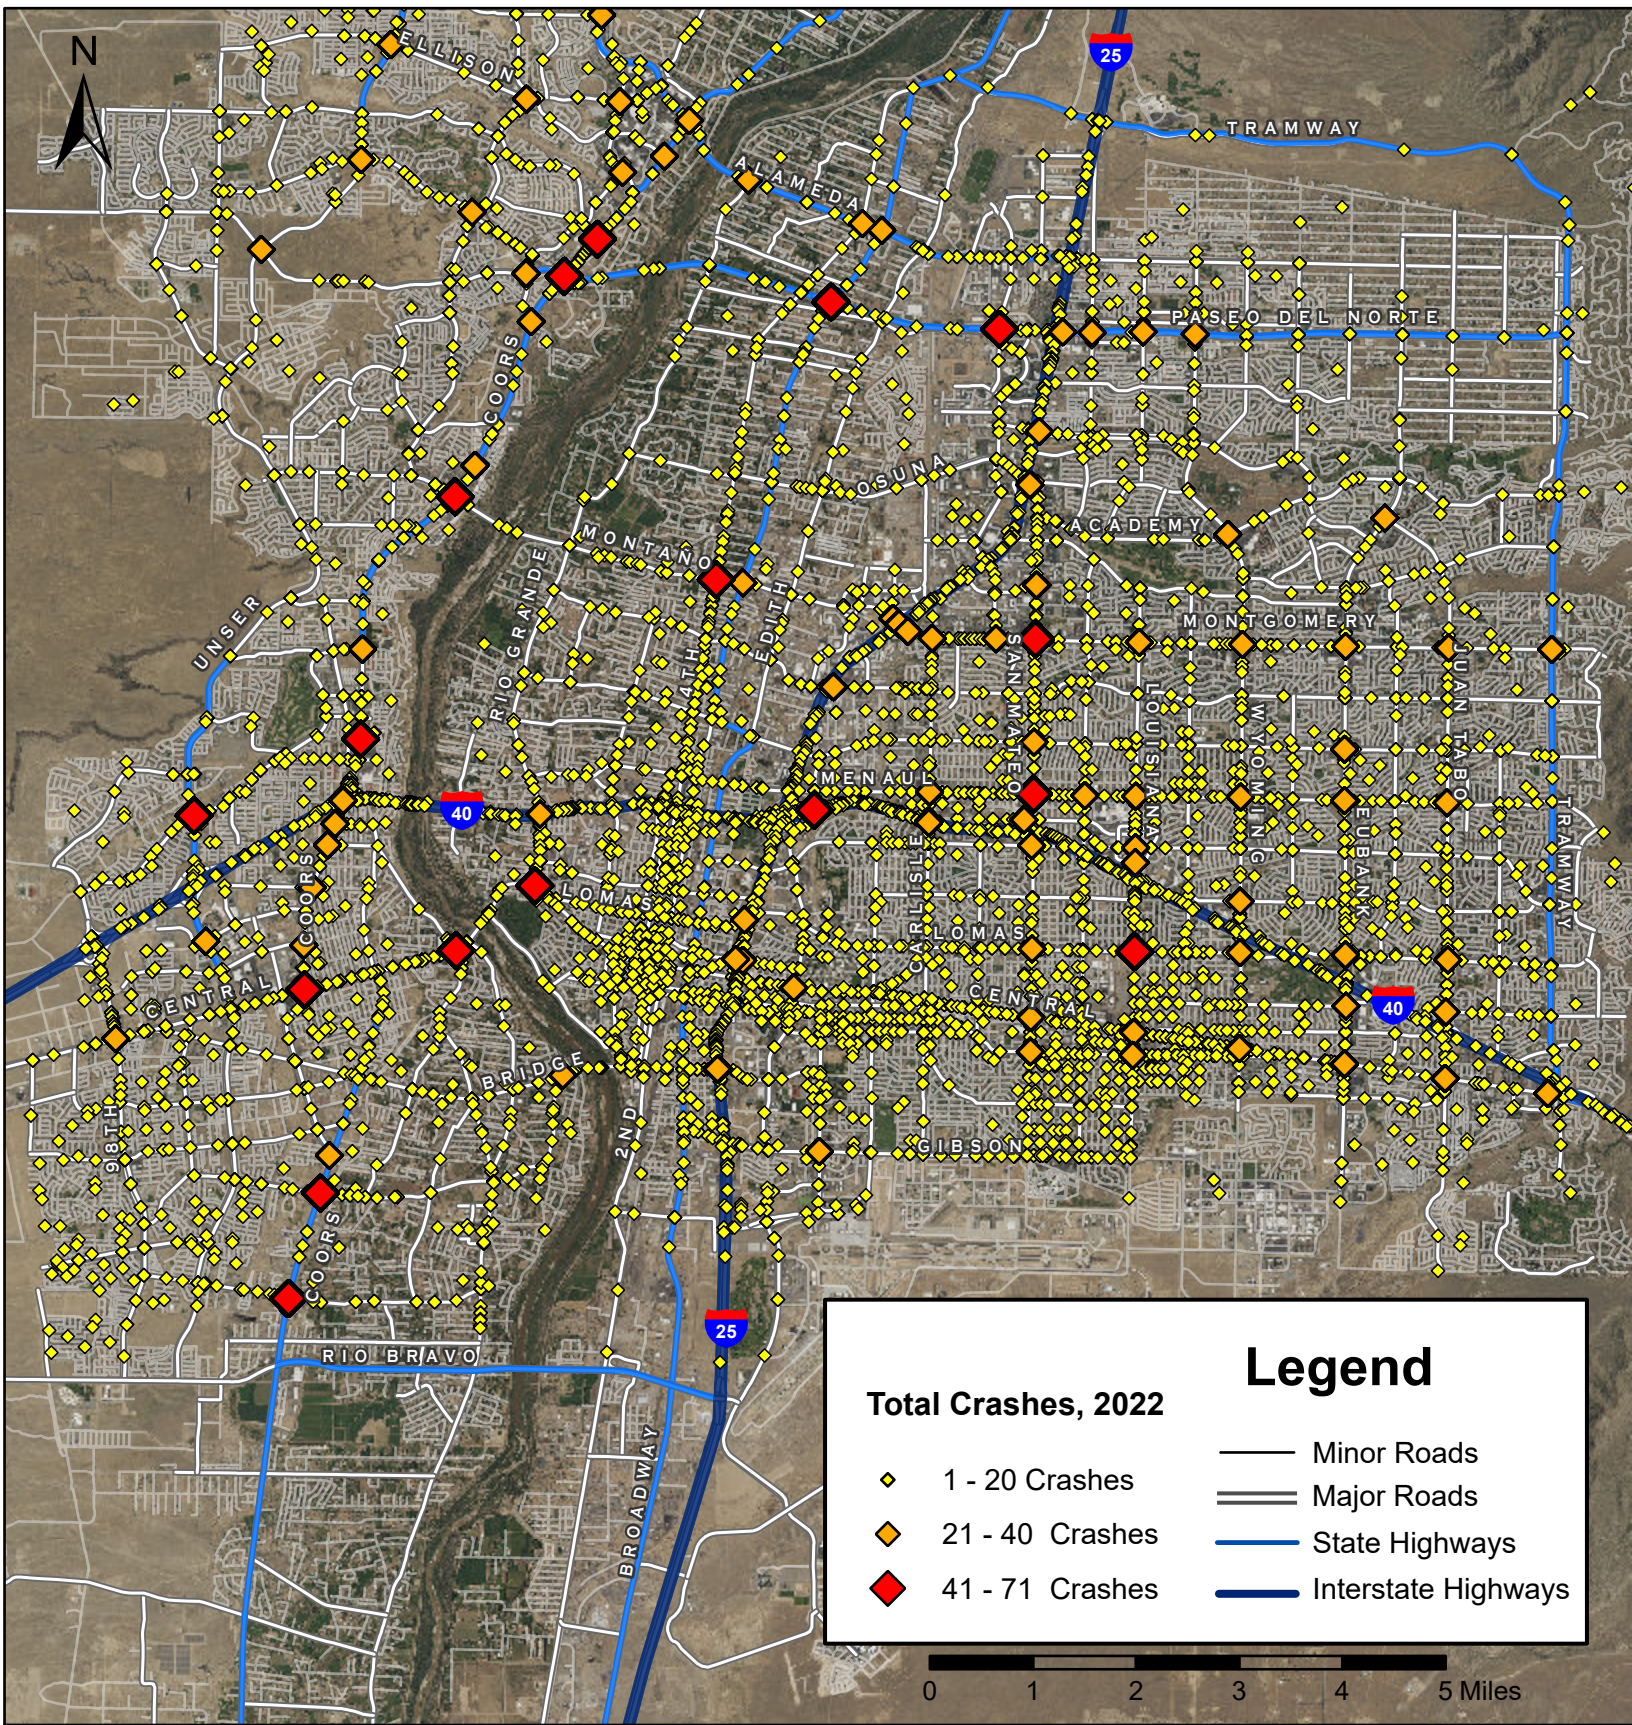

Albuquerque Crashes, 2022

Prepared for the New Mexico Department of Transportation,
Traffic Safety Division, Traffic Records Bureau. Under Contract CO6380 by the
University of New Mexico, Institute for Geospatial and Population Studies, Traffic Research Unit
gps.unm.edu December 2023 ContactGPS@unm.edu