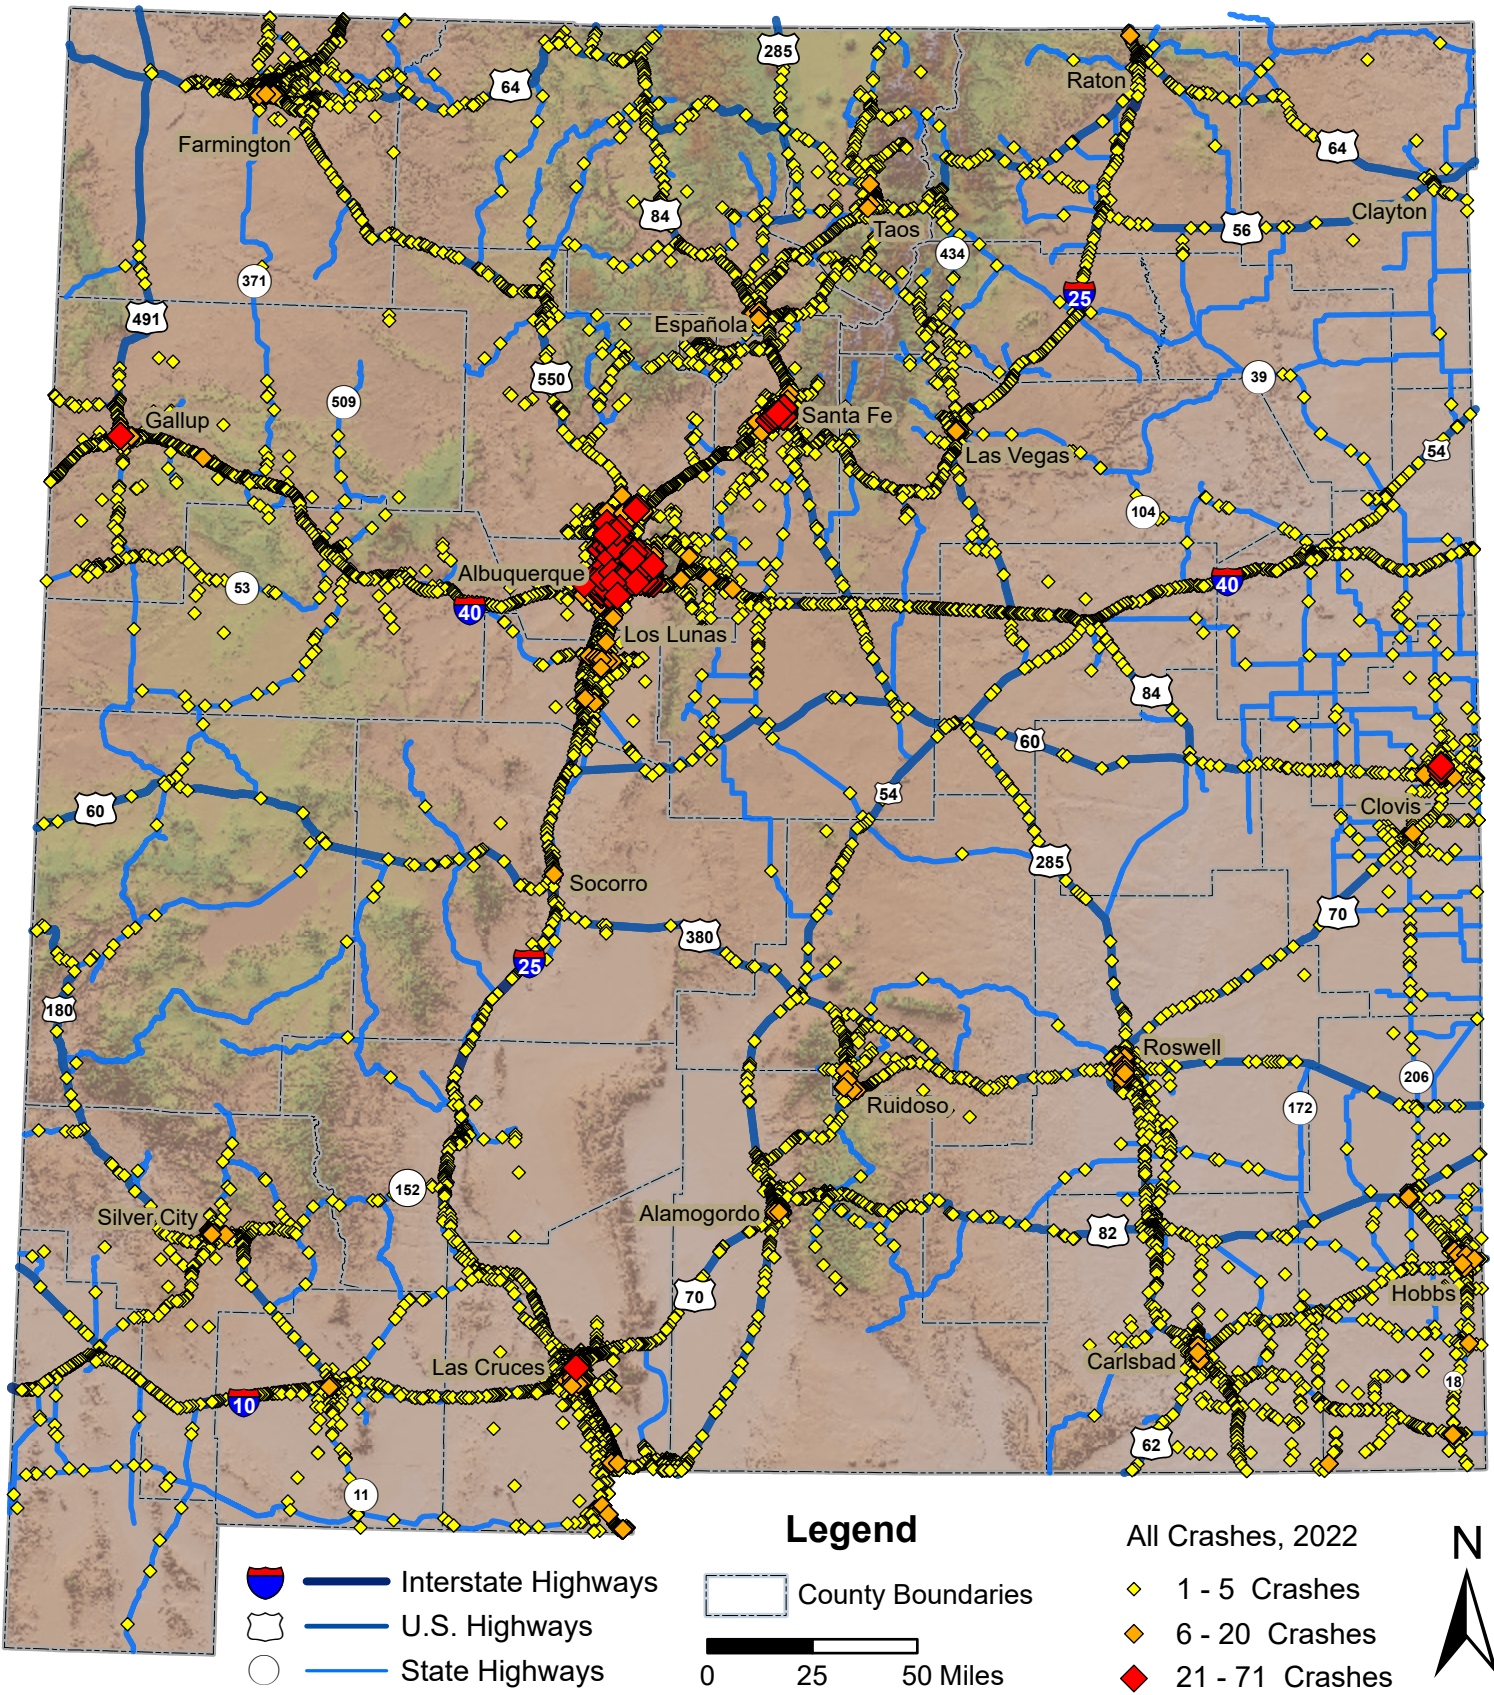

All Crashes in New Mexico, 2022

Prepared for the New Mexico Department of Transportation,
 Traffic Safety Division, Traffic Records Bureau. Under Contract CO6380 by the
 University of New Mexico, Geospatial and Population Studies, Traffic Research Unit (TRU)
 gps.unm.edu December 2023 ContactGPS@unm.edu