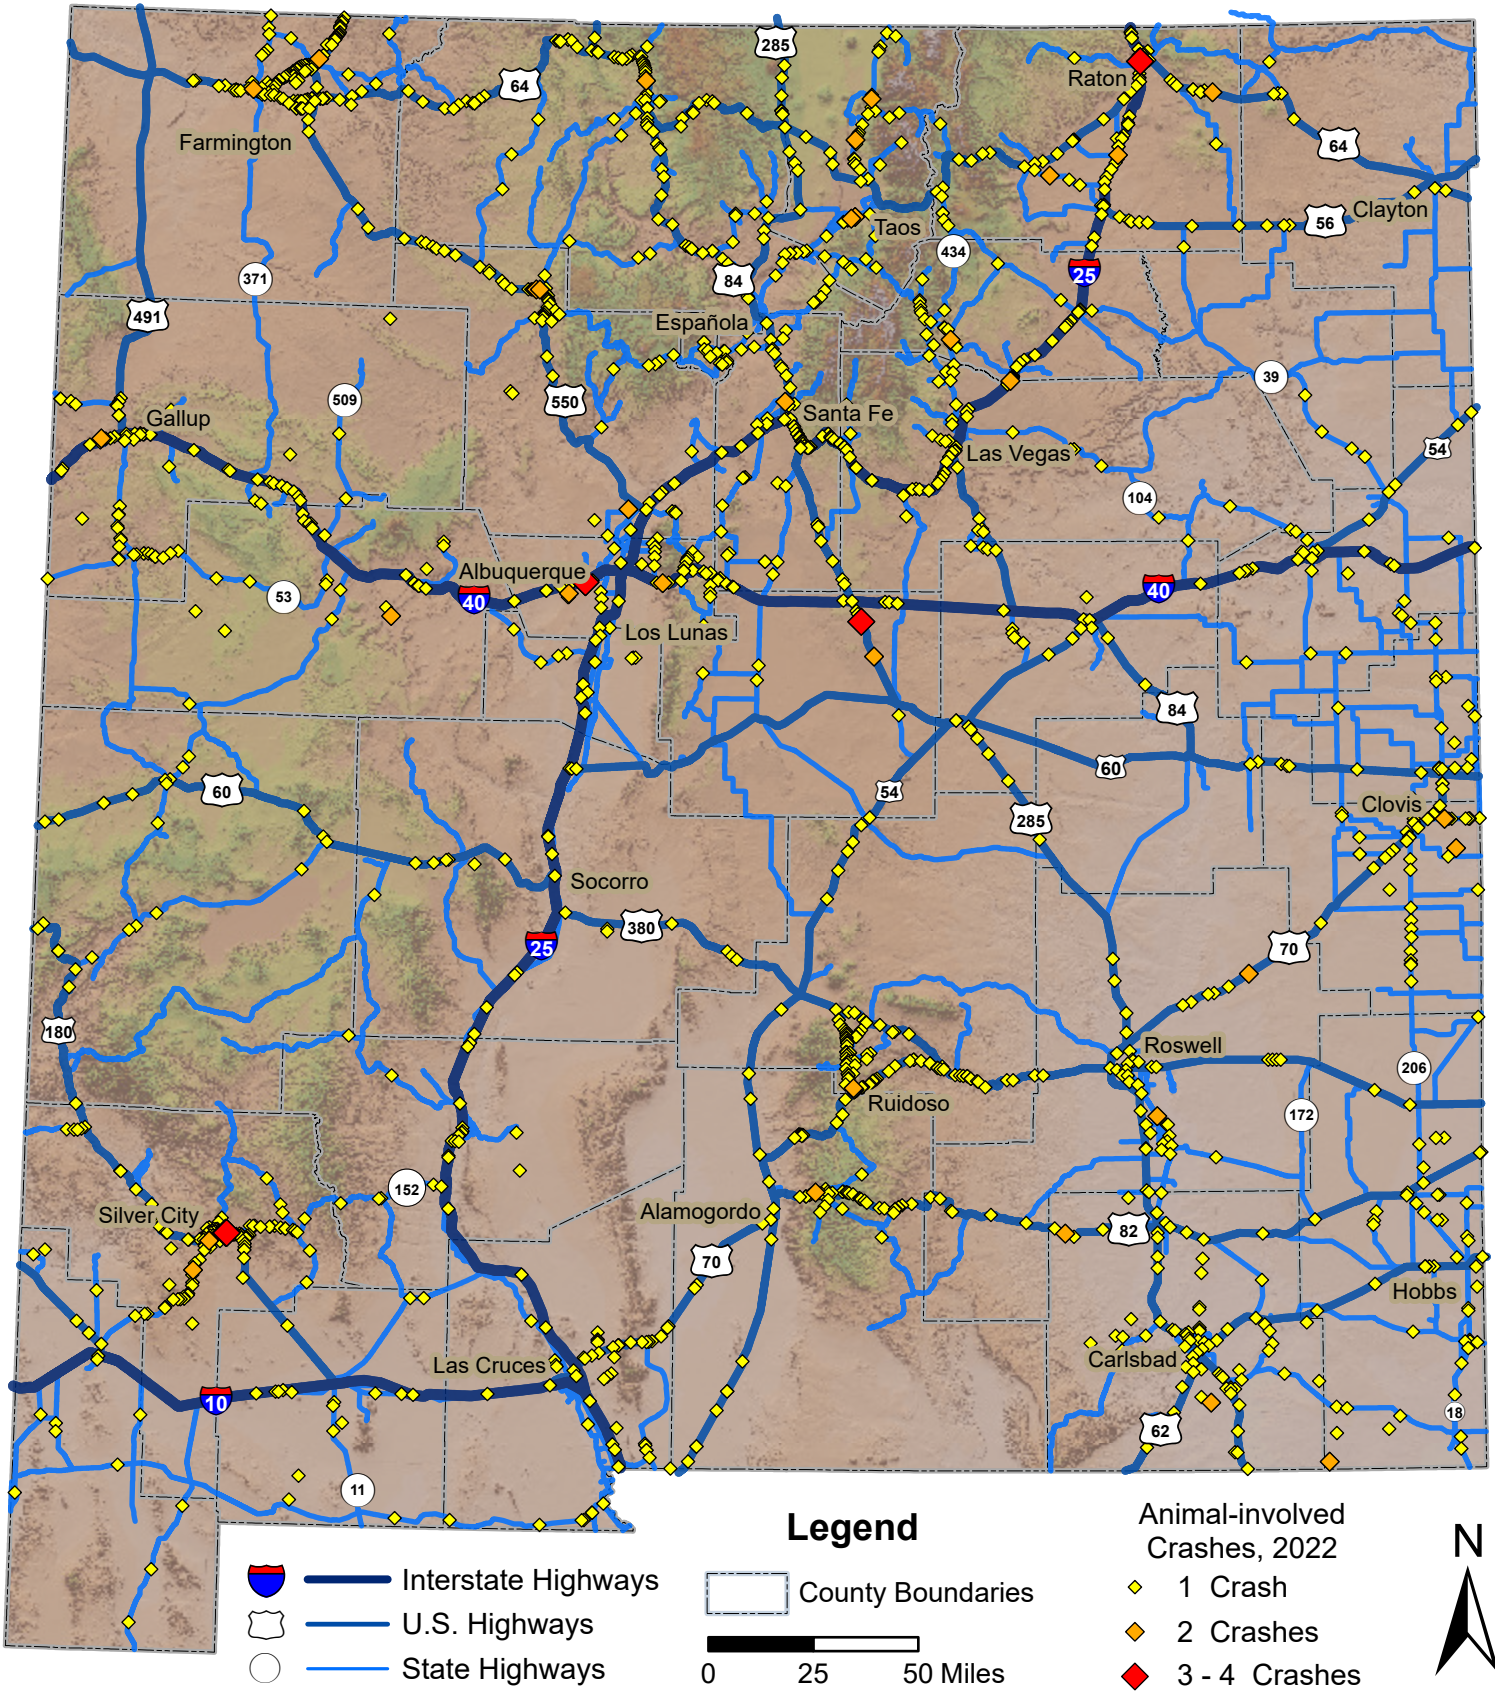

Animal-involved Crashes in New Mexico, 2022

Prepared for the New Mexico Department of Transportation,
 Traffic Safety Division, Traffic Records Bureau. Under Contract CO6380 by the
 University of New Mexico, Geospatial and Population Studies, Traffic Research Unit (TRU)
 gps.unm.edu December 2023 ContactGPS@unm.edu