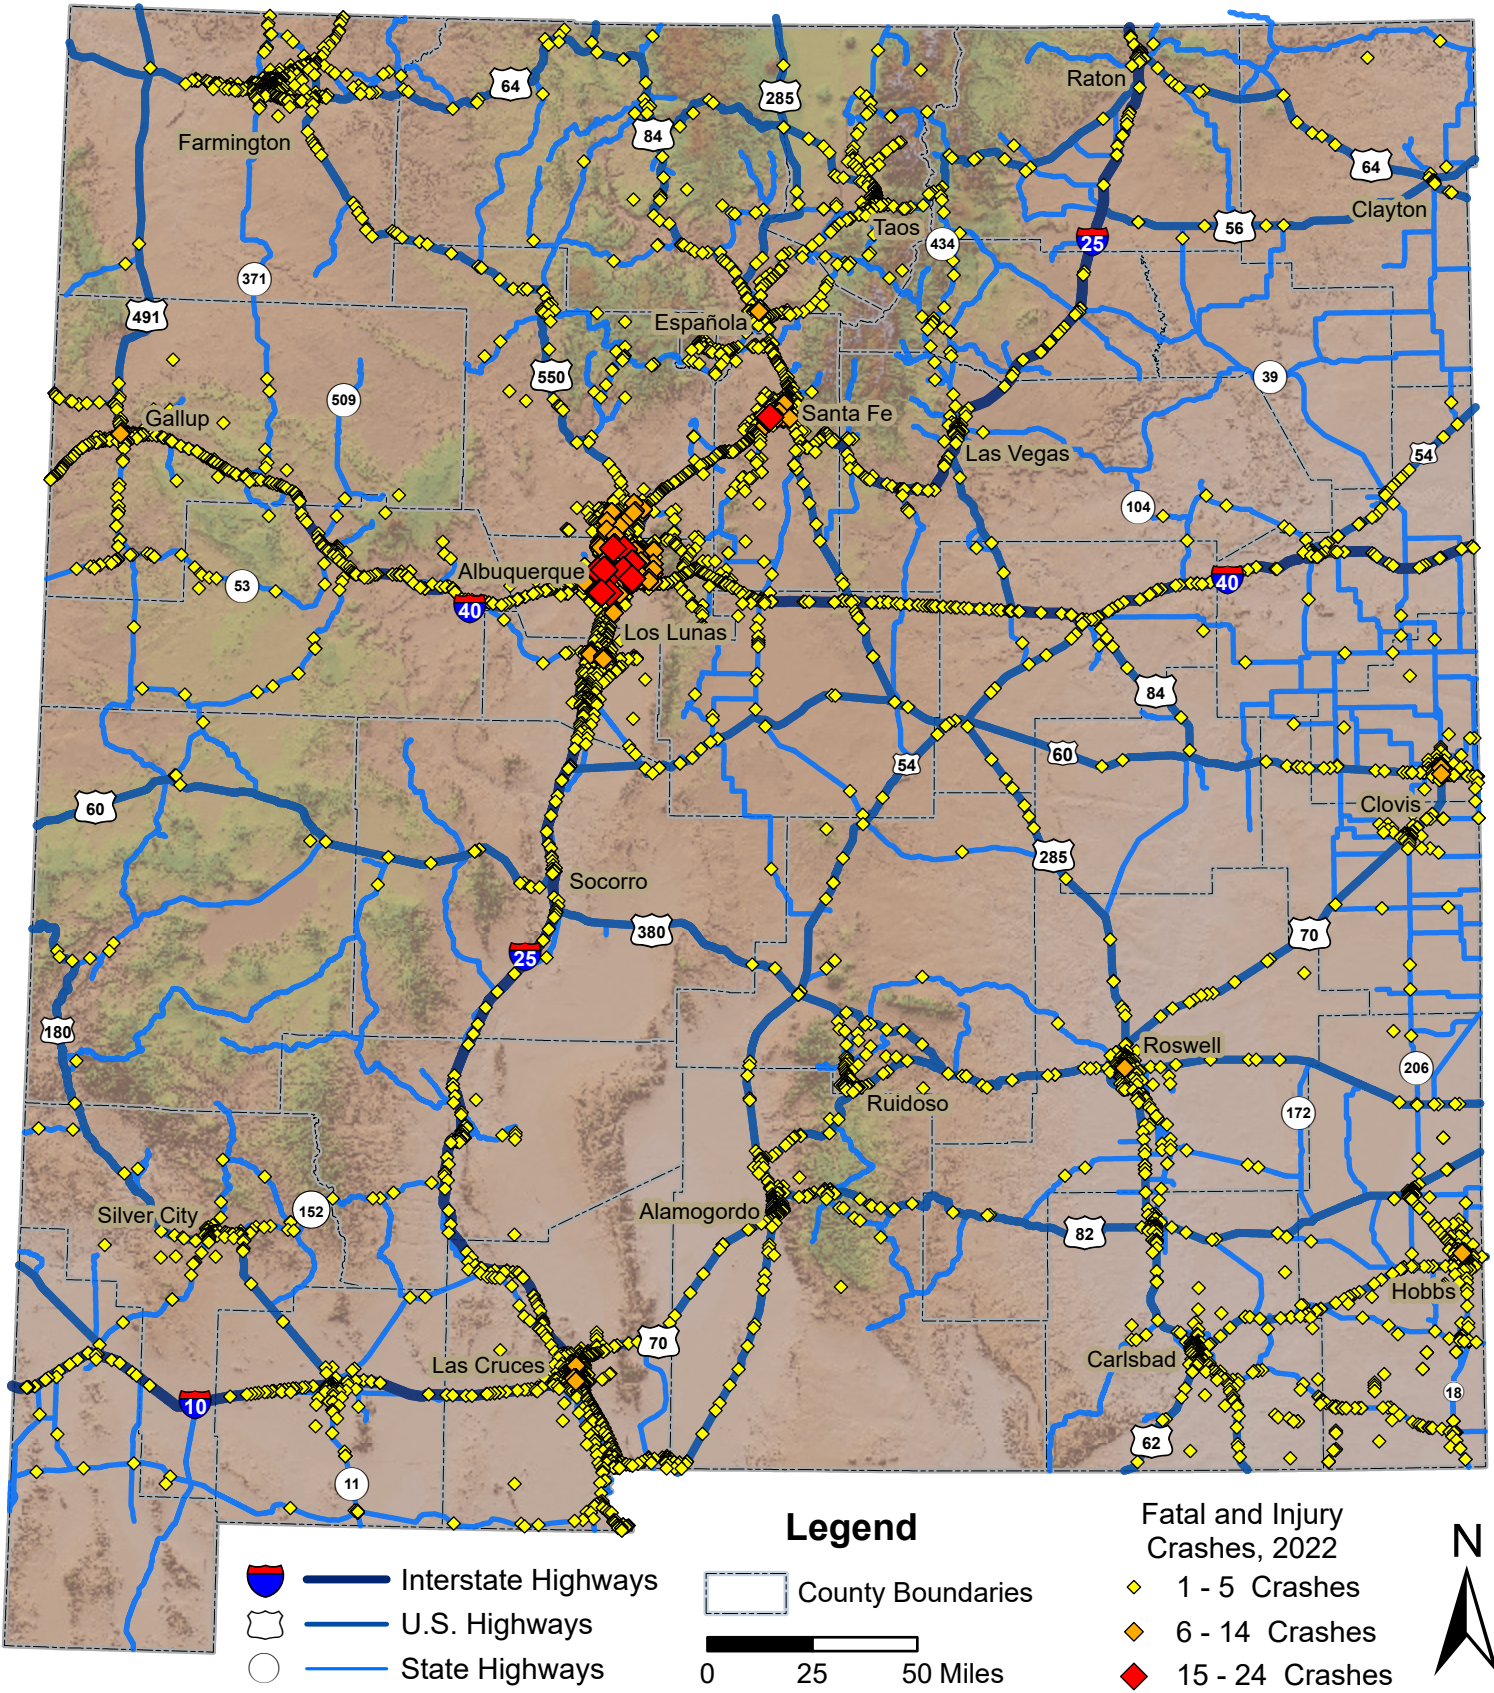

Fatal and Injury Crashes in New Mexico, 2022

Prepared for the New Mexico Department of Transportation, Traffic Safety Division, Traffic Records Bureau. Under Contract CO6380 by the University of New Mexico, Geospatial and Population Studies, Traffic Research Unit (TRU) gps.unm.edu December 2023 [ContactGPS@unm.edu](mailto>ContactGPS@unm.edu)