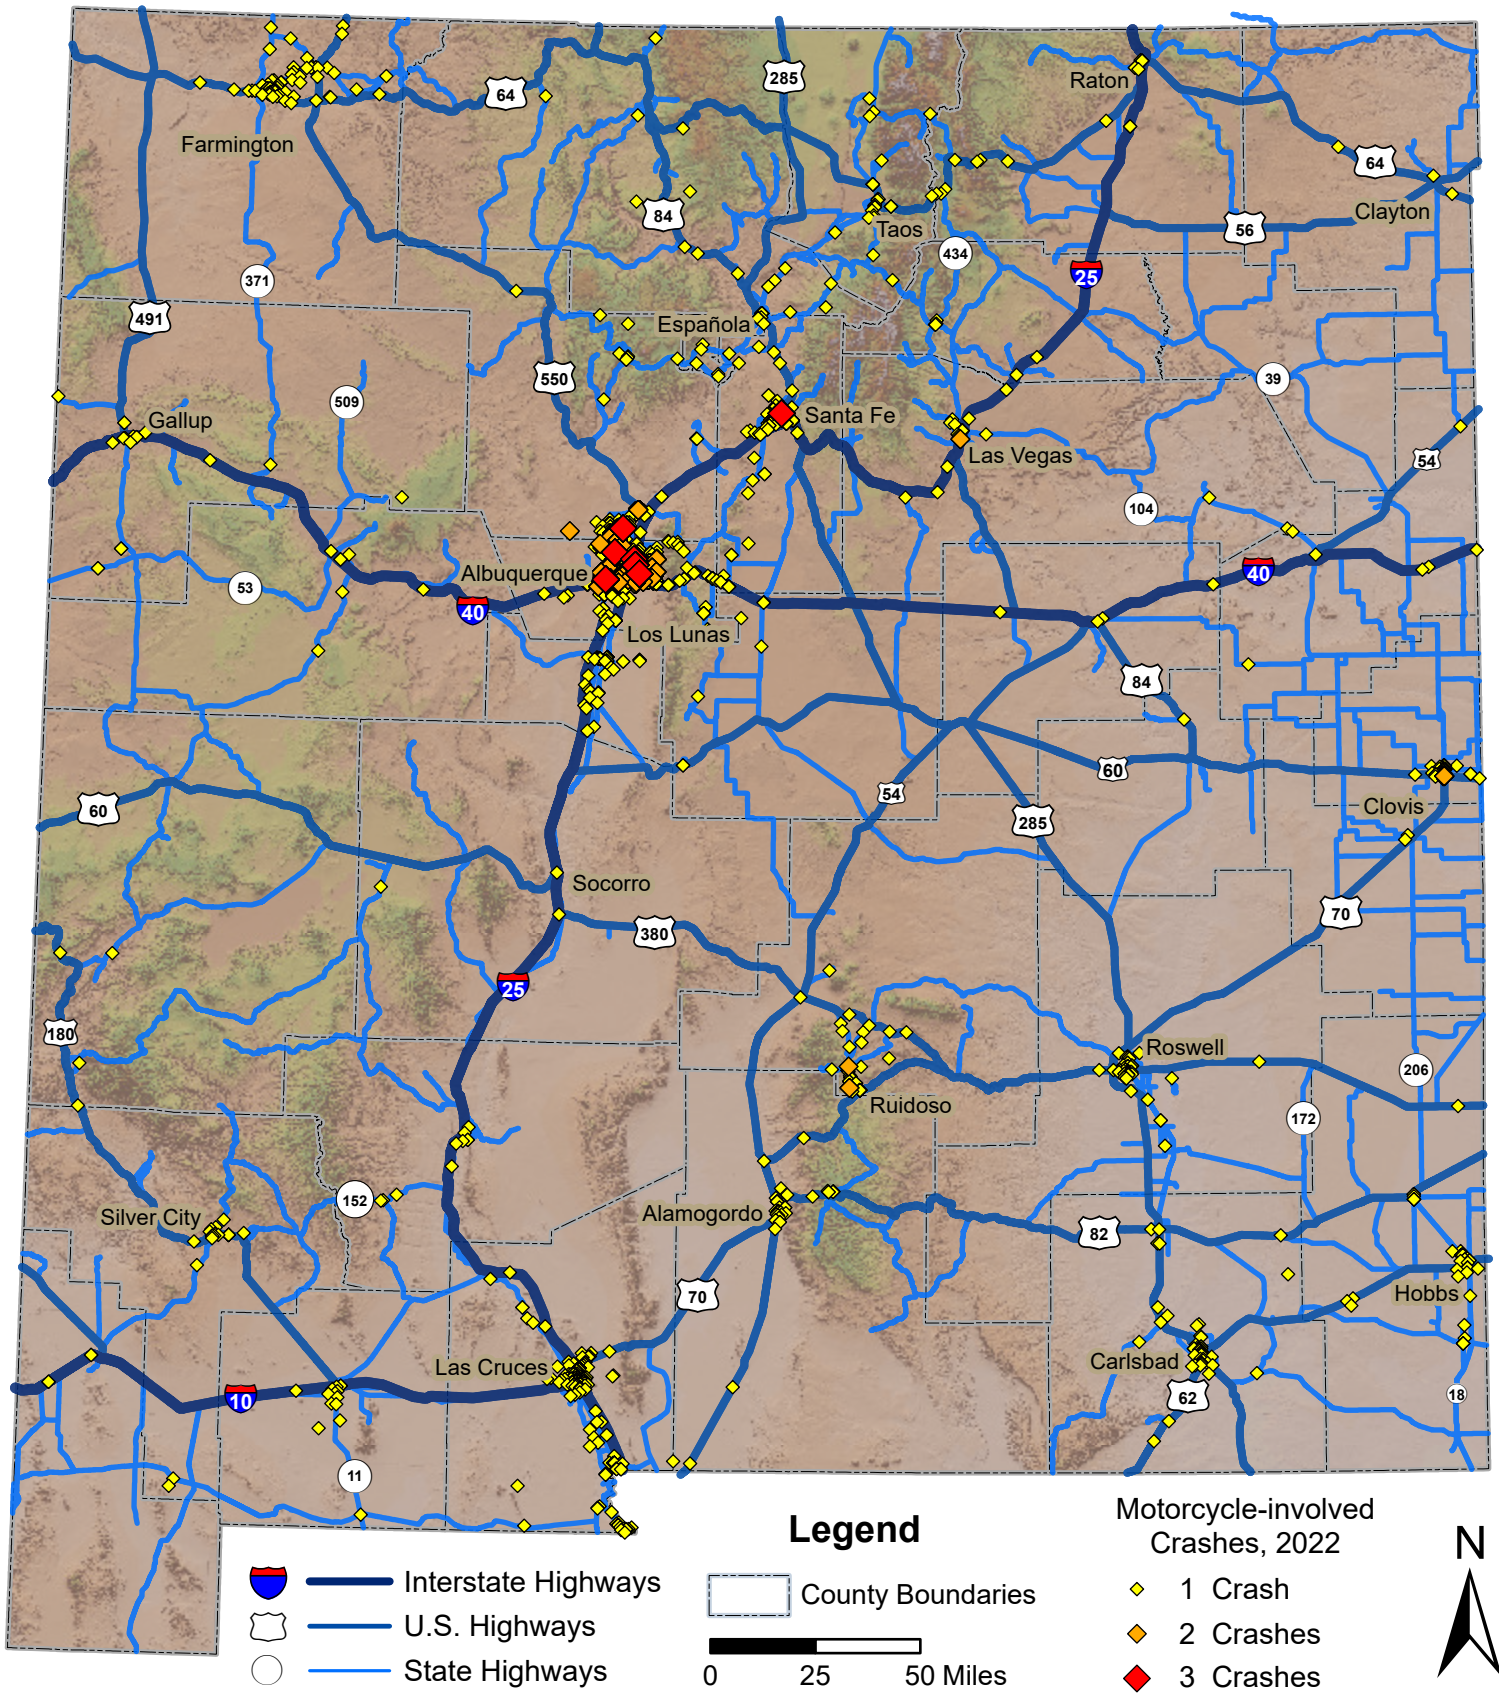

Motorcycle-involved Crashes in New Mexico, 2022

Prepared for the New Mexico Department of Transportation,
 Traffic Safety Division, Traffic Records Bureau. Under Contract CO6380 by the
 University of New Mexico, Geospatial and Population Studies, Traffic Research Unit (TRU)
 gps.unm.edu December 2023 ContactGPS@unm.edu