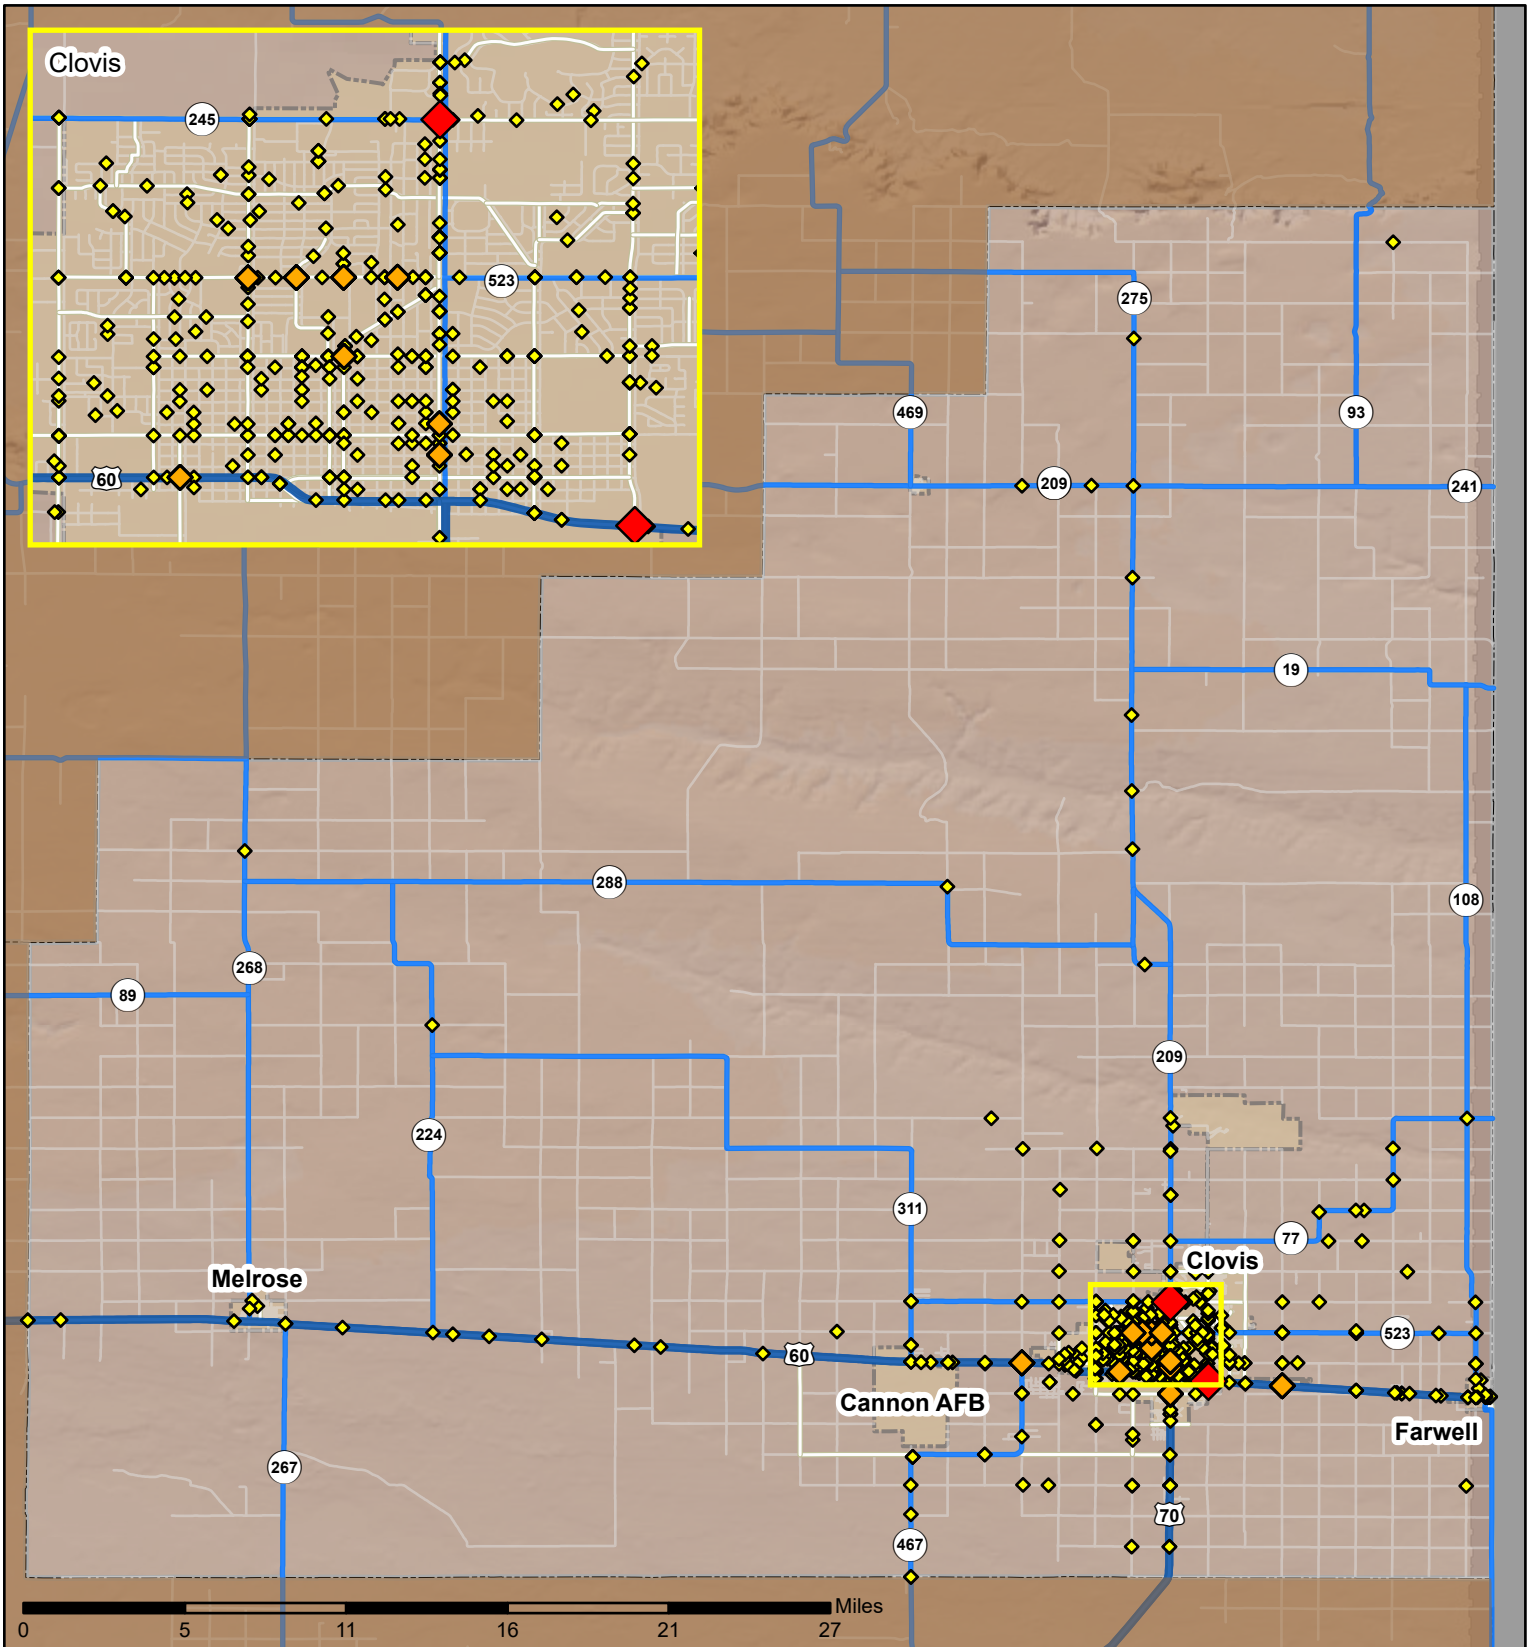

Crashes in Curry County, New Mexico, 2023

Map created by the Traffic Research Unit, Geospatial & Population Studies at UNM

Legend

- Forest & Wildlife Areas
- Reservations & Pueblos
- County Boundaries
- City Boundaries
- Interstate Highways
- U.S. Highways
- State Highways
- Streets & Roadways

Crashes 2023

- 1 - 5 Crashes
- 6 - 10 Crashes
- 11 - 21 Crashes

Data Source: NMDOT Crash File 2023
gps.unm.edu CO#6380 ContactGPS@unm.edu