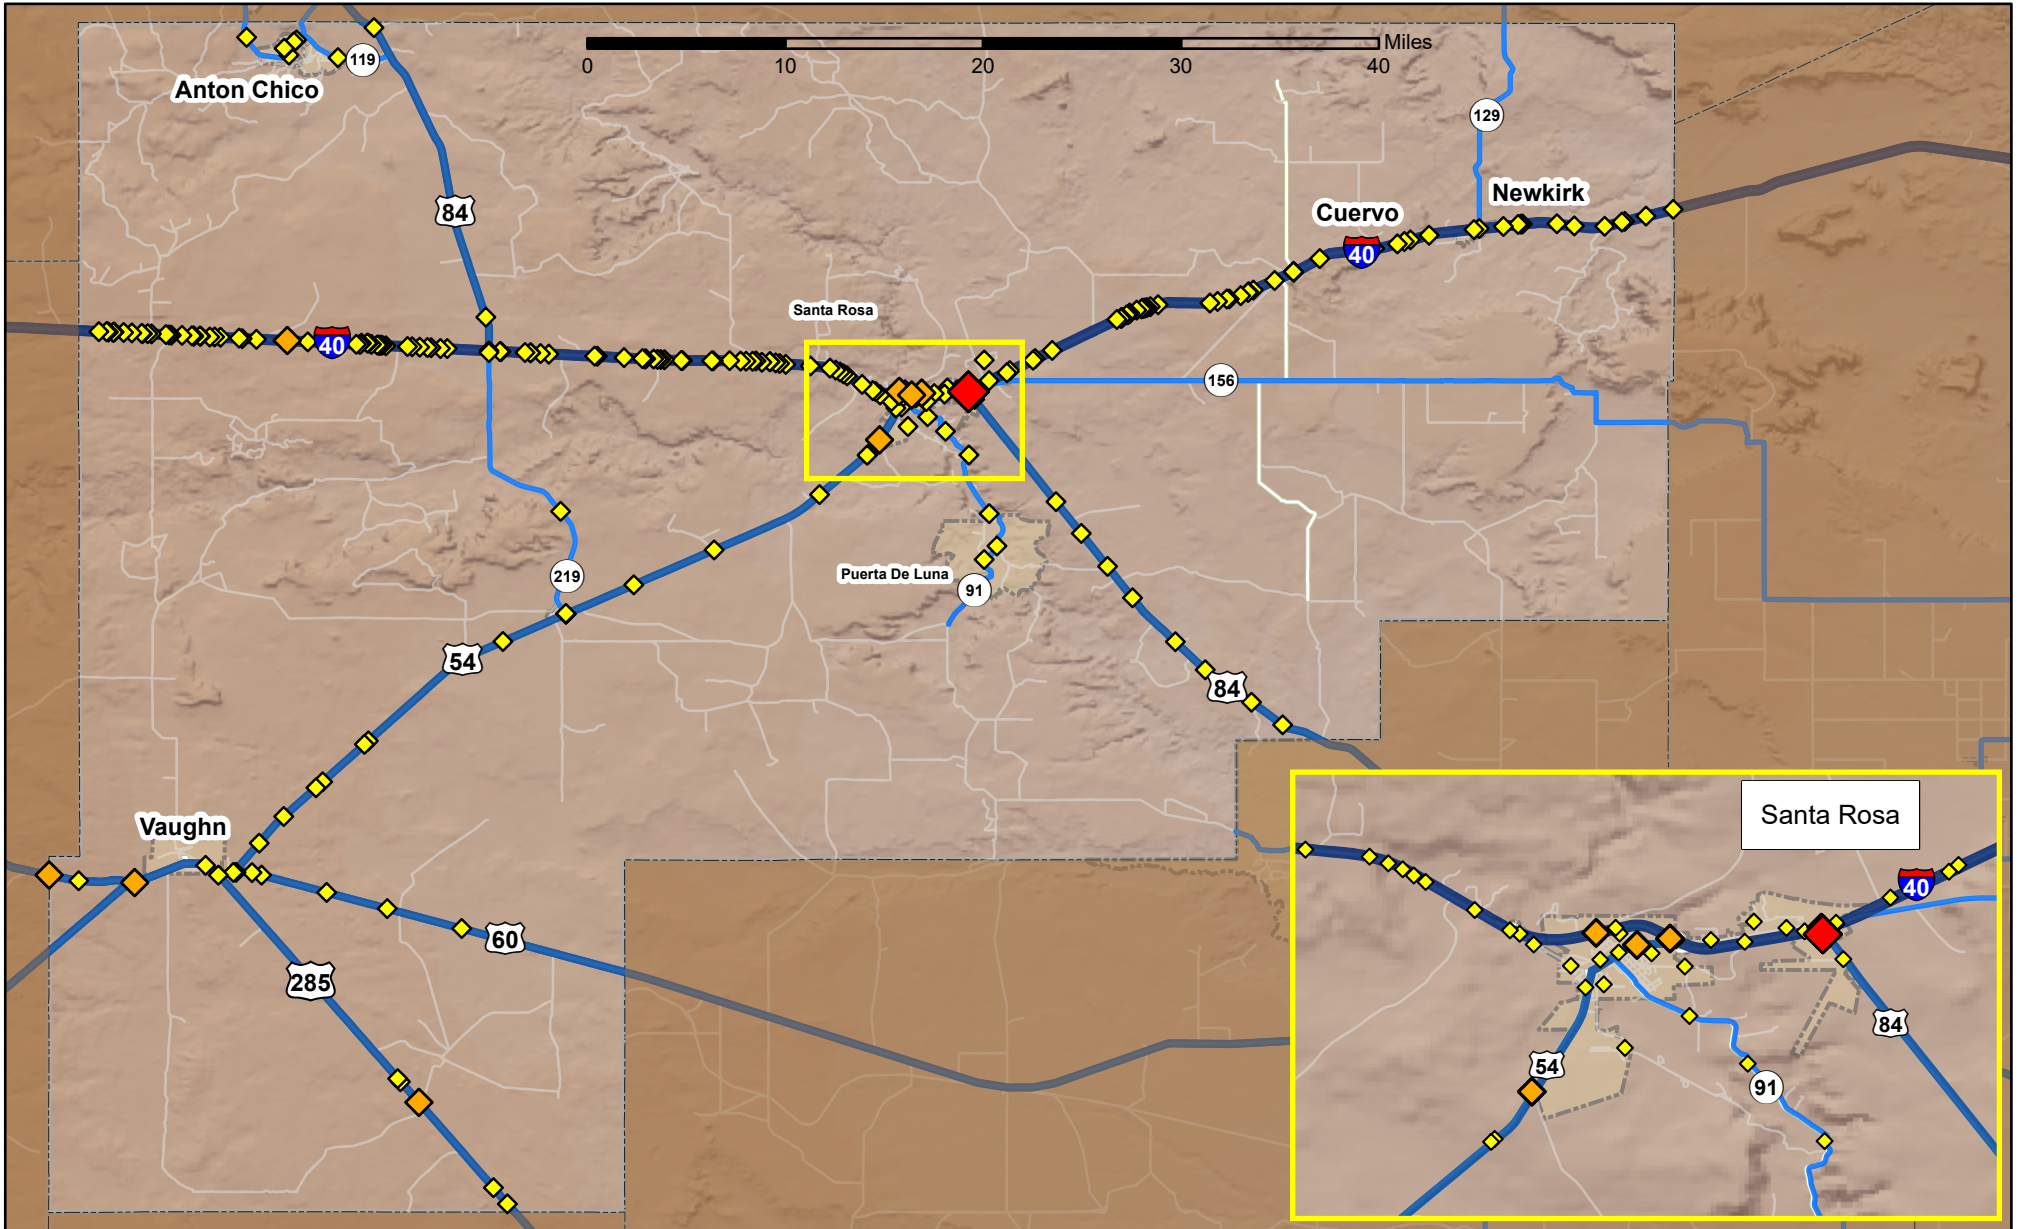

# Crashes in Guadalupe County, New Mexico, 2023

Map created by the Traffic Research Unit, Geospatial & Population Studies at UNM

## Legend

Data Source: NMDOT Crash File 2023  
 gps.unm.edu CO#6380 ContactGPS@unm.edu

- Forest & Wildlife Areas
- Reservations & Pueblos
- County Boundaries
- City Boundaries

- Interstate Highways
- U.S. Highways
- State Highways
- Streets & Roadways

## Crashes 2023

- 1 Crash
- 2 Crashes
- 3 - 5 Crashes