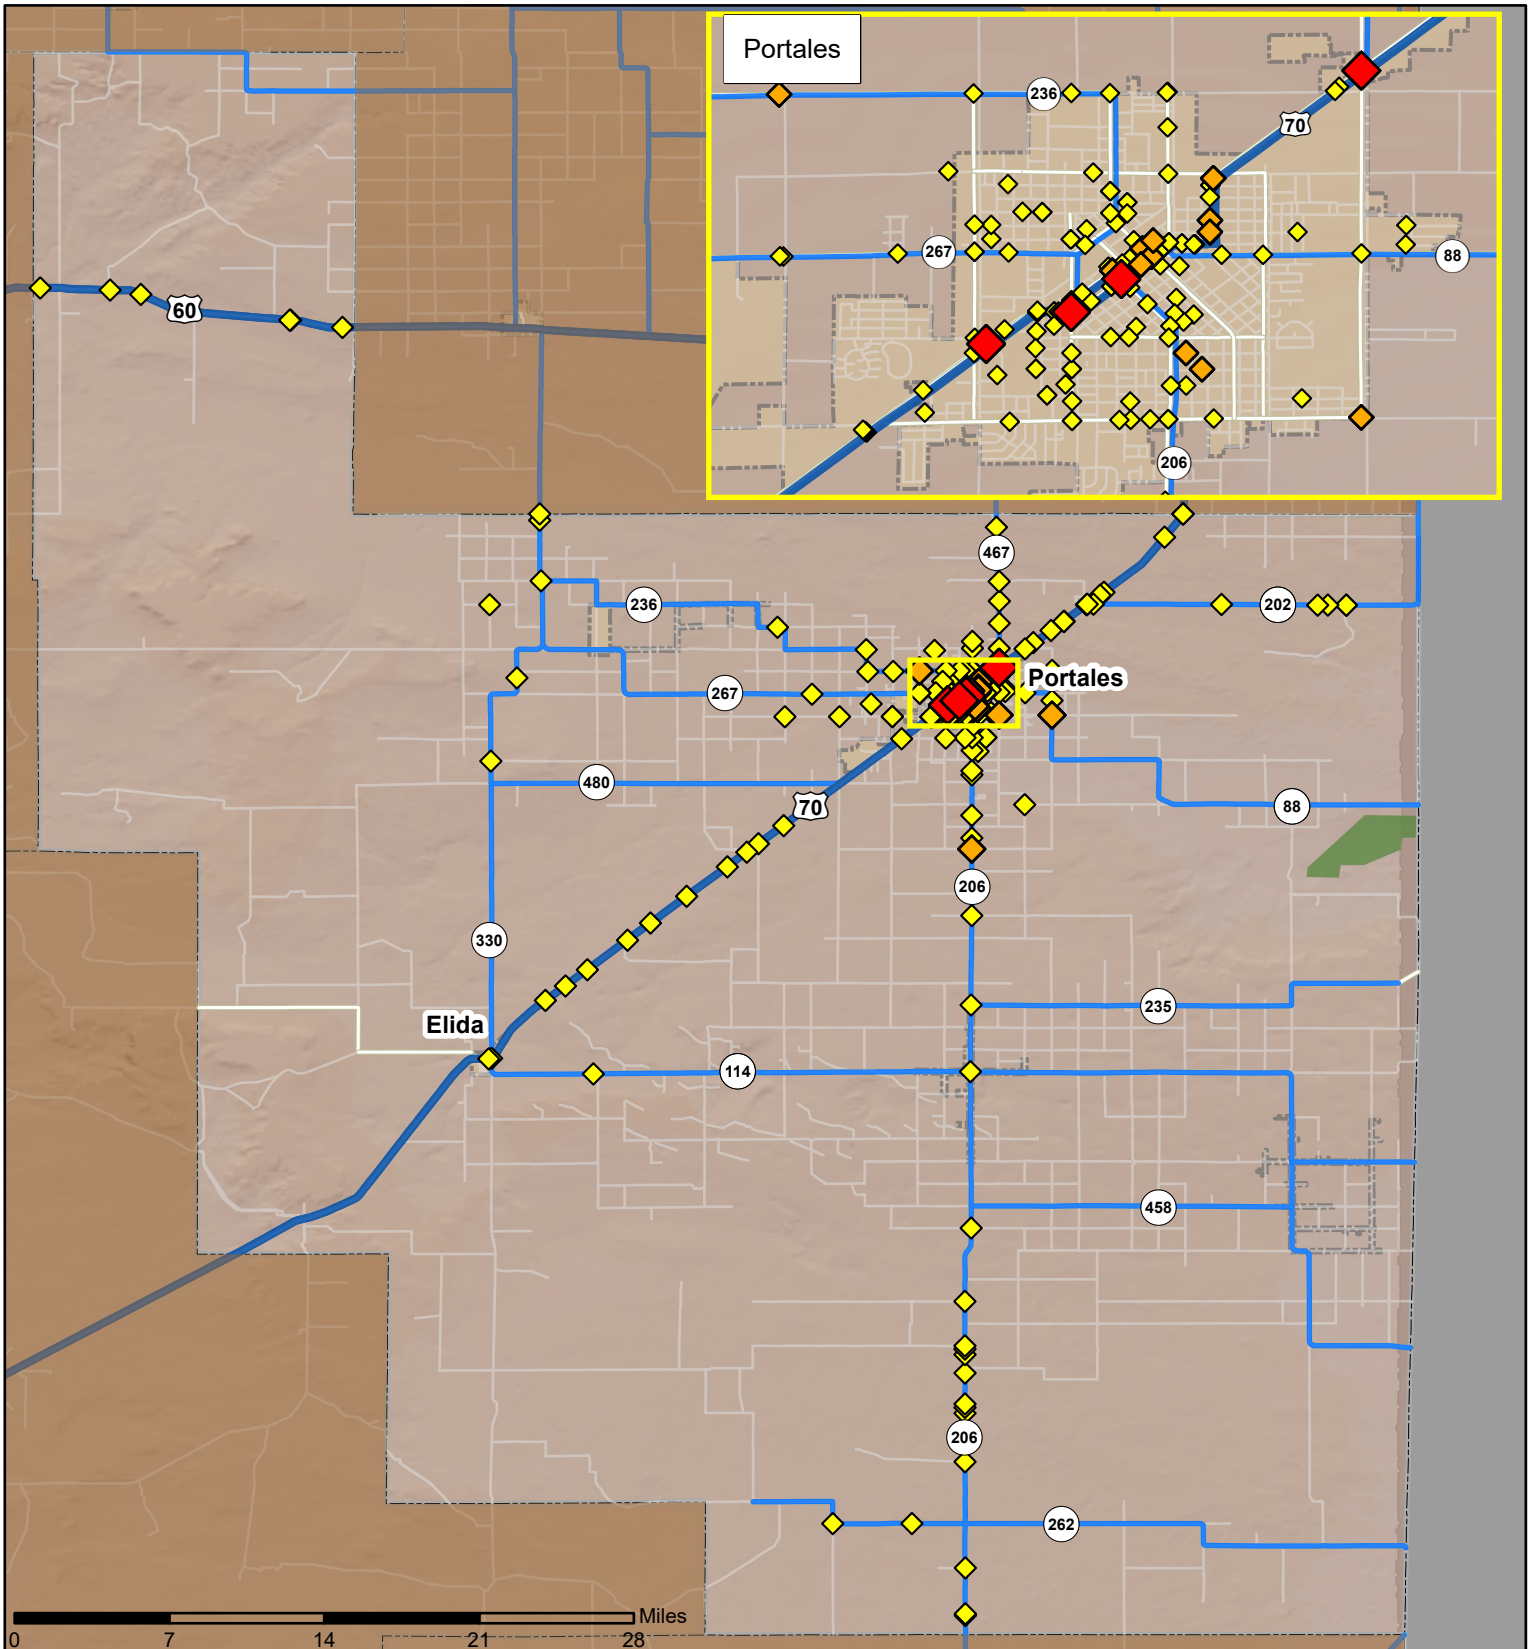

Crashes in Roosevelt County, New Mexico, 2023

Map created by the Traffic Research Unit, Geospatial & Population Studies at UNM

Legend

-  Forest & Wildlife Areas
-  Reservations & Pueblos
-  County Boundaries
-  City Boundaries
-  Interstate Highways
-  U.S. Highways
-  State Highways
-  Streets & Roadways

Crashes 2023

-  1 - 2 Crashes
-  3 - 5 Crashes
-  6 - 8 Crashes