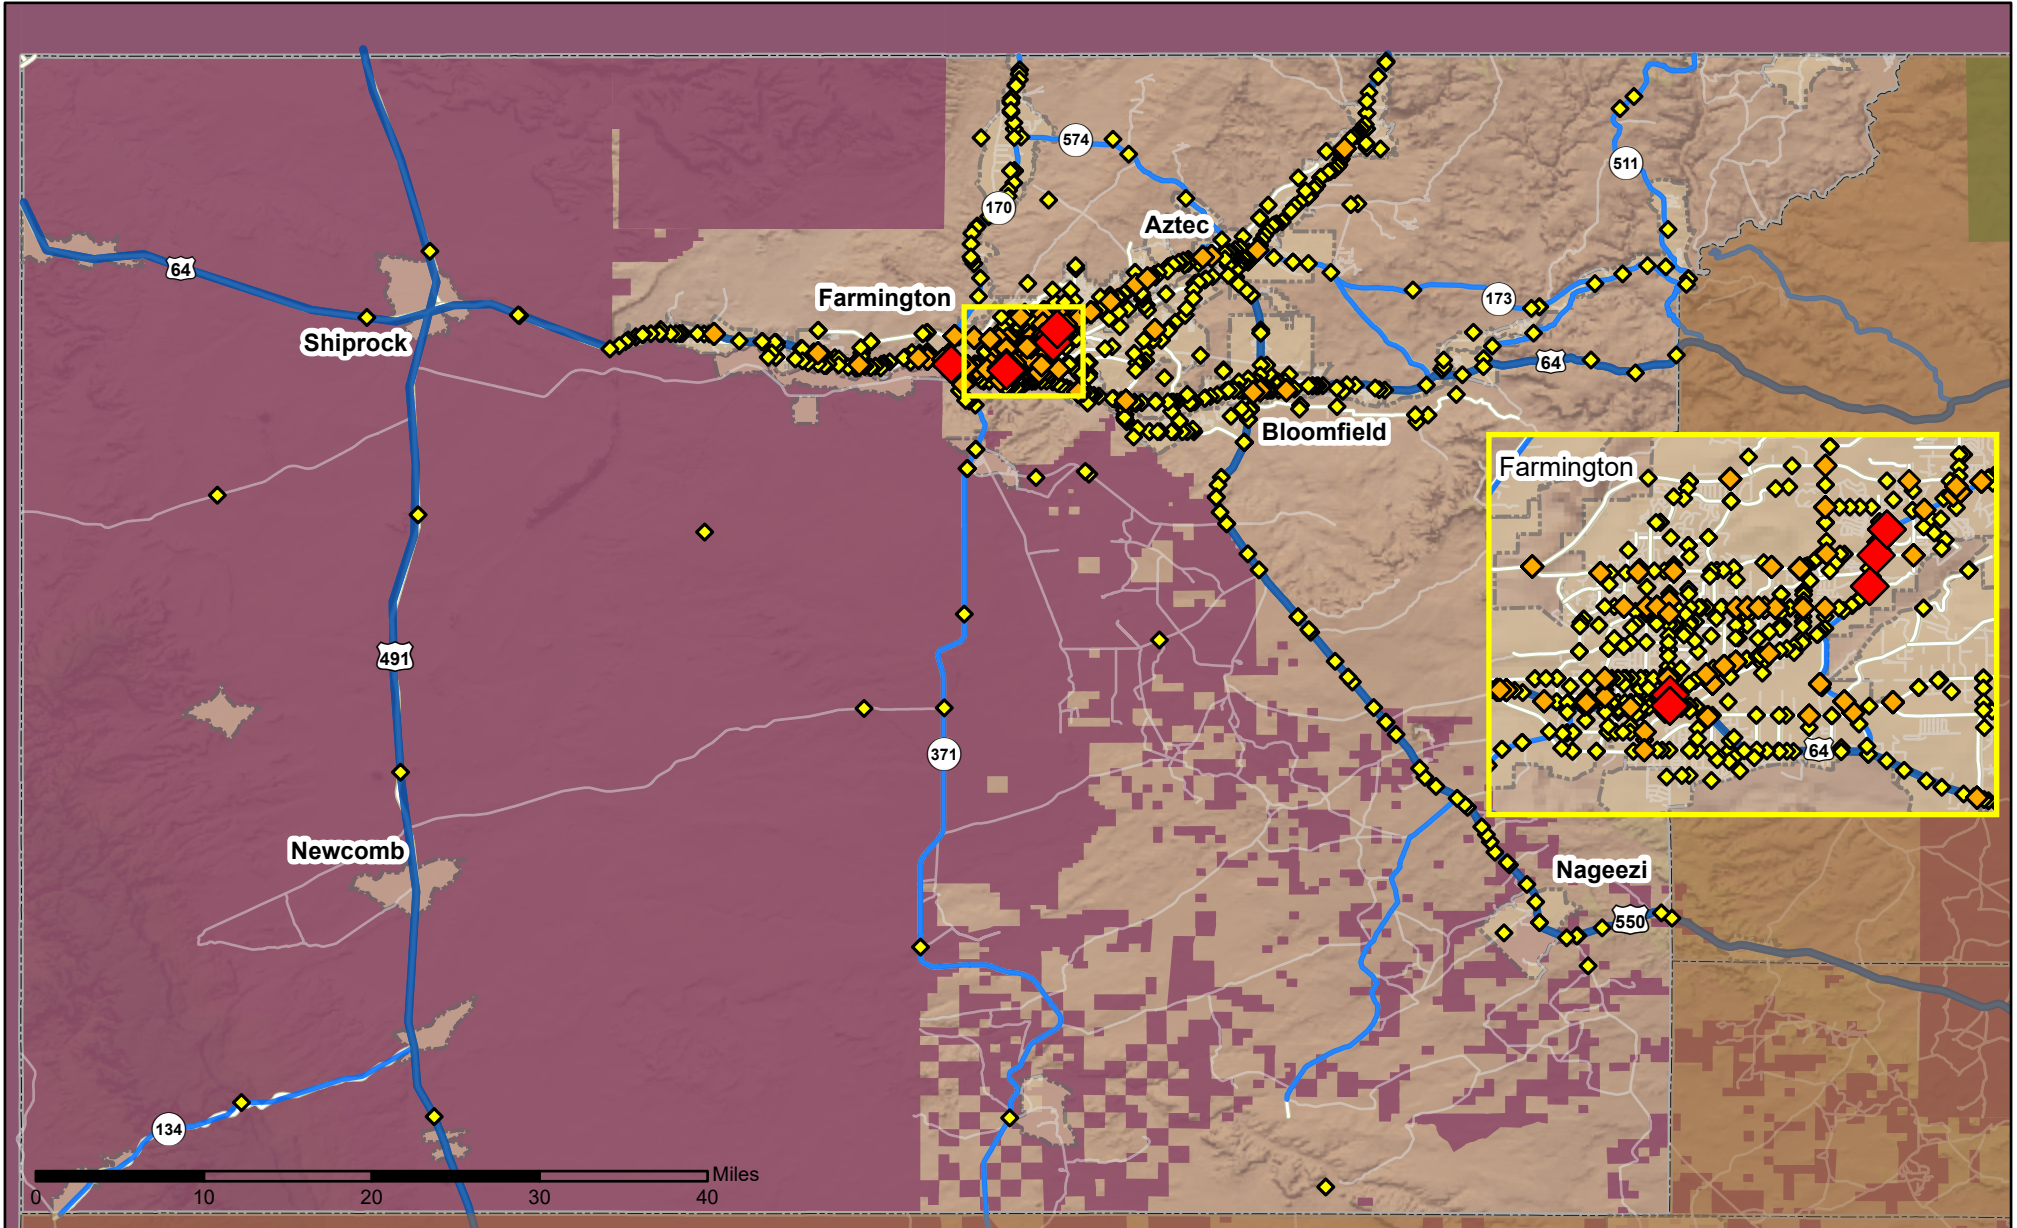

Crashes in San Juan County, New Mexico, 2023

Map created by the Traffic Research Unit, Geospatial & Population Studies at UNM

Legend

Data Source: NMDOT Crash File 2023
 gps.unm.edu CO#6380 ContactGPS@unm.edu

- Forest & Wildlife Areas
- Reservations & Pueblos
- County Boundaries
- City Boundaries
- Interstate Highways
- U.S. Highways
- State Highways
- Streets & Roadways

Crashes 2023

- 1 - 3 Crashes
- 2 - 5 Crashes
- 6 - 8 Crashes