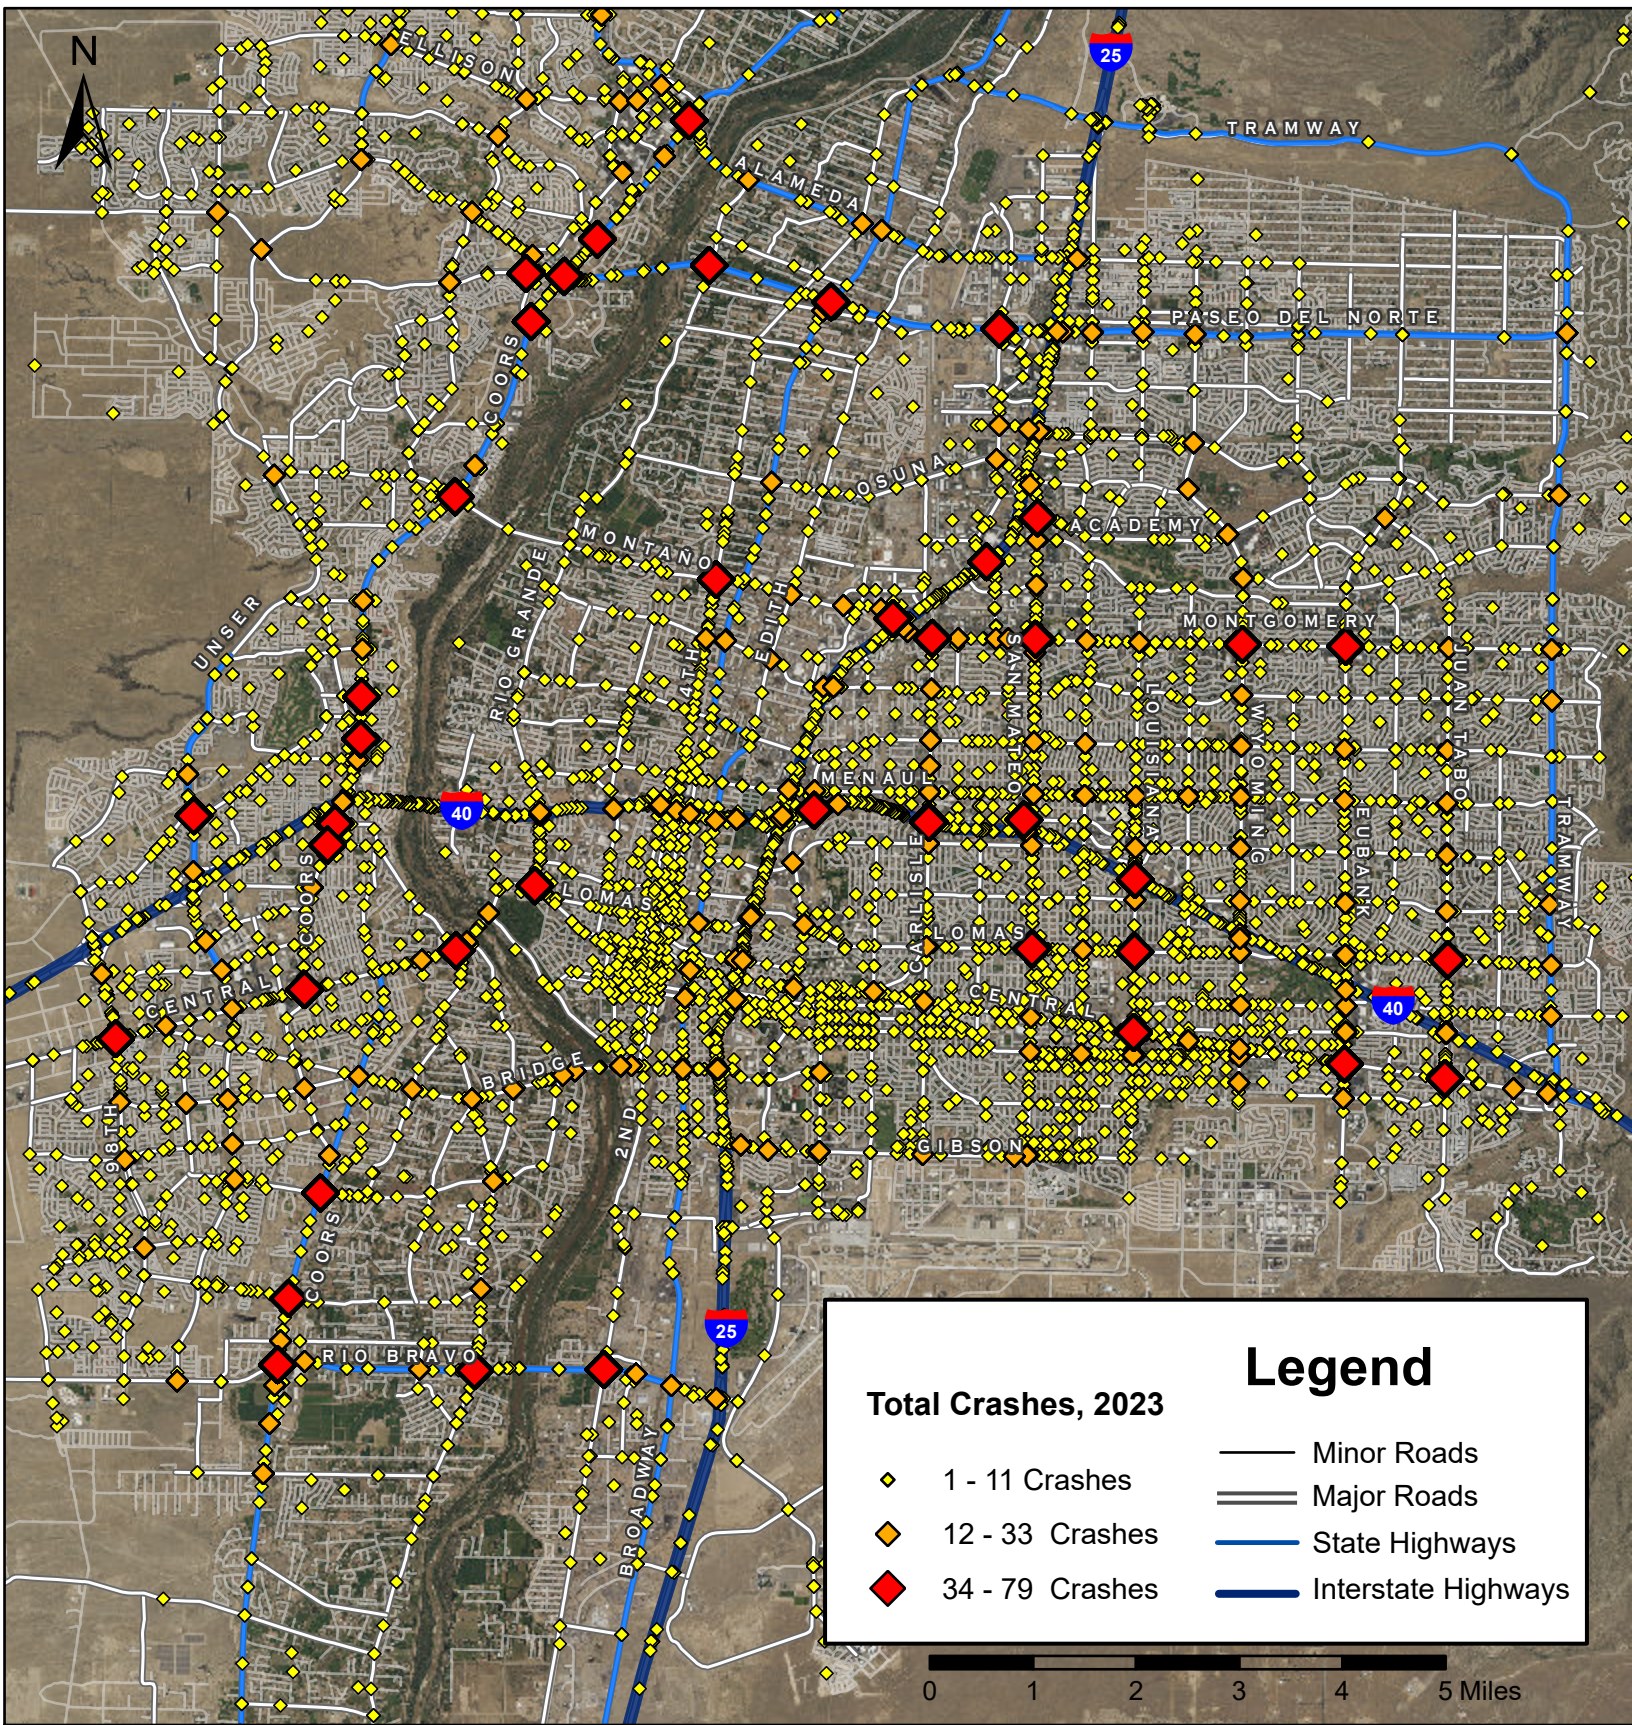

Albuquerque Crashes, 2023

Prepared for the New Mexico Department of Transportation,
Traffic Safety Division, Traffic Records Bureau. Under Contract CO6380 by the
University of New Mexico, Institute for Geospatial and Population Studies, Traffic Research Unit
gps.unm.edu October 2024 ContactGPS@unm.edu