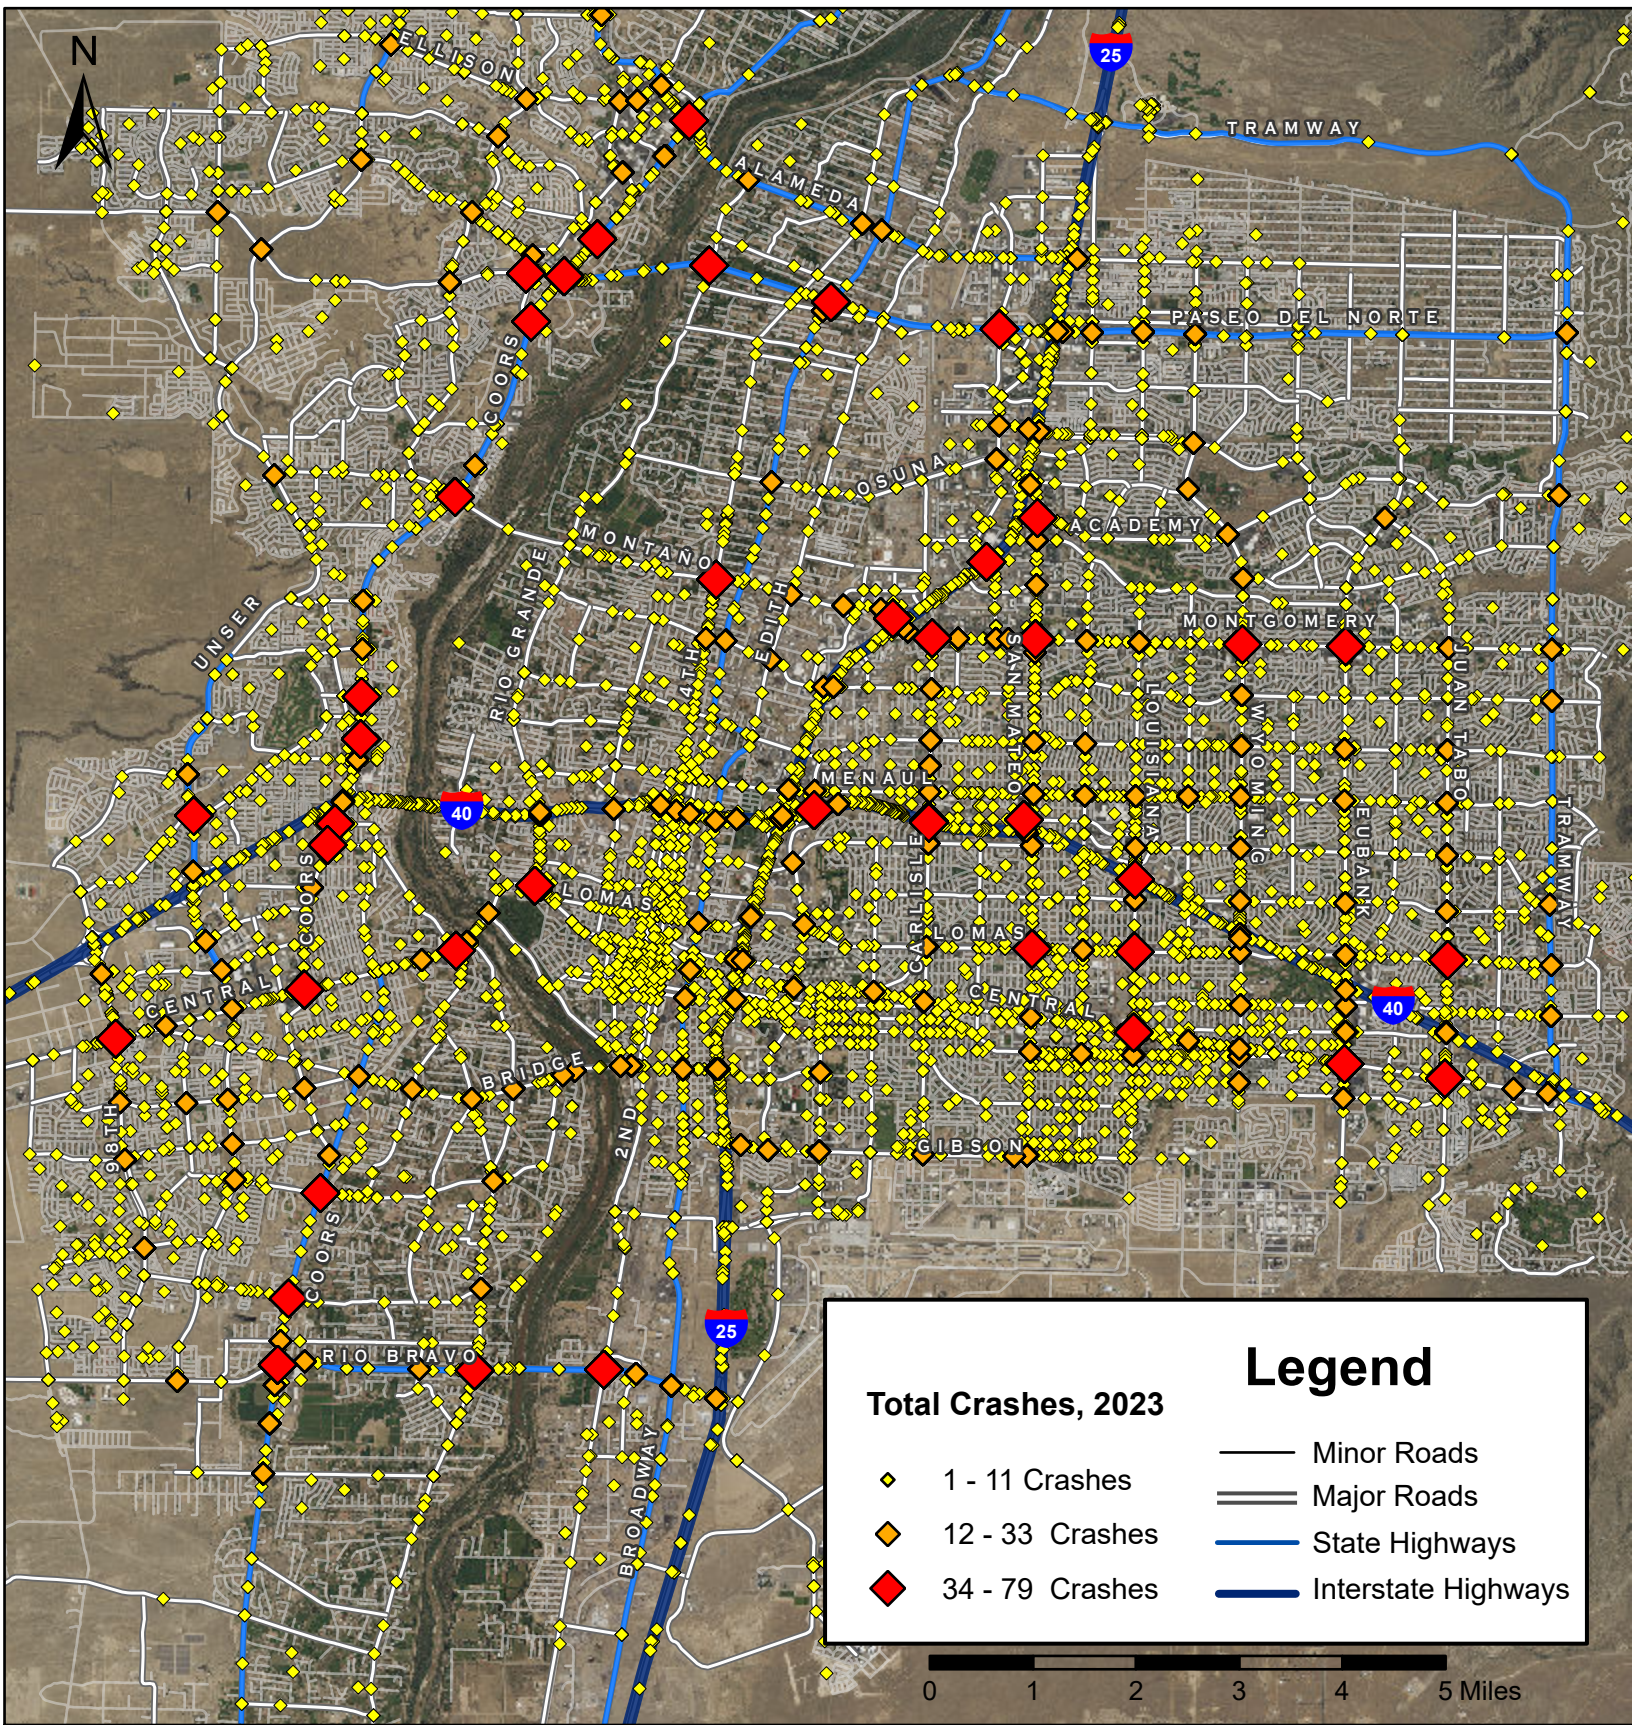

Albuquerque Crashes, 2023

Prepared for the New Mexico Department of Transportation,
Traffic Safety Division, Traffic Records Bureau. Under Contract CO6380 by the
University of New Mexico, Institute for Geospatial and Population Studies, Traffic Research Unit
gps.unm.edu October 2024 ContactGPS@unm.edu