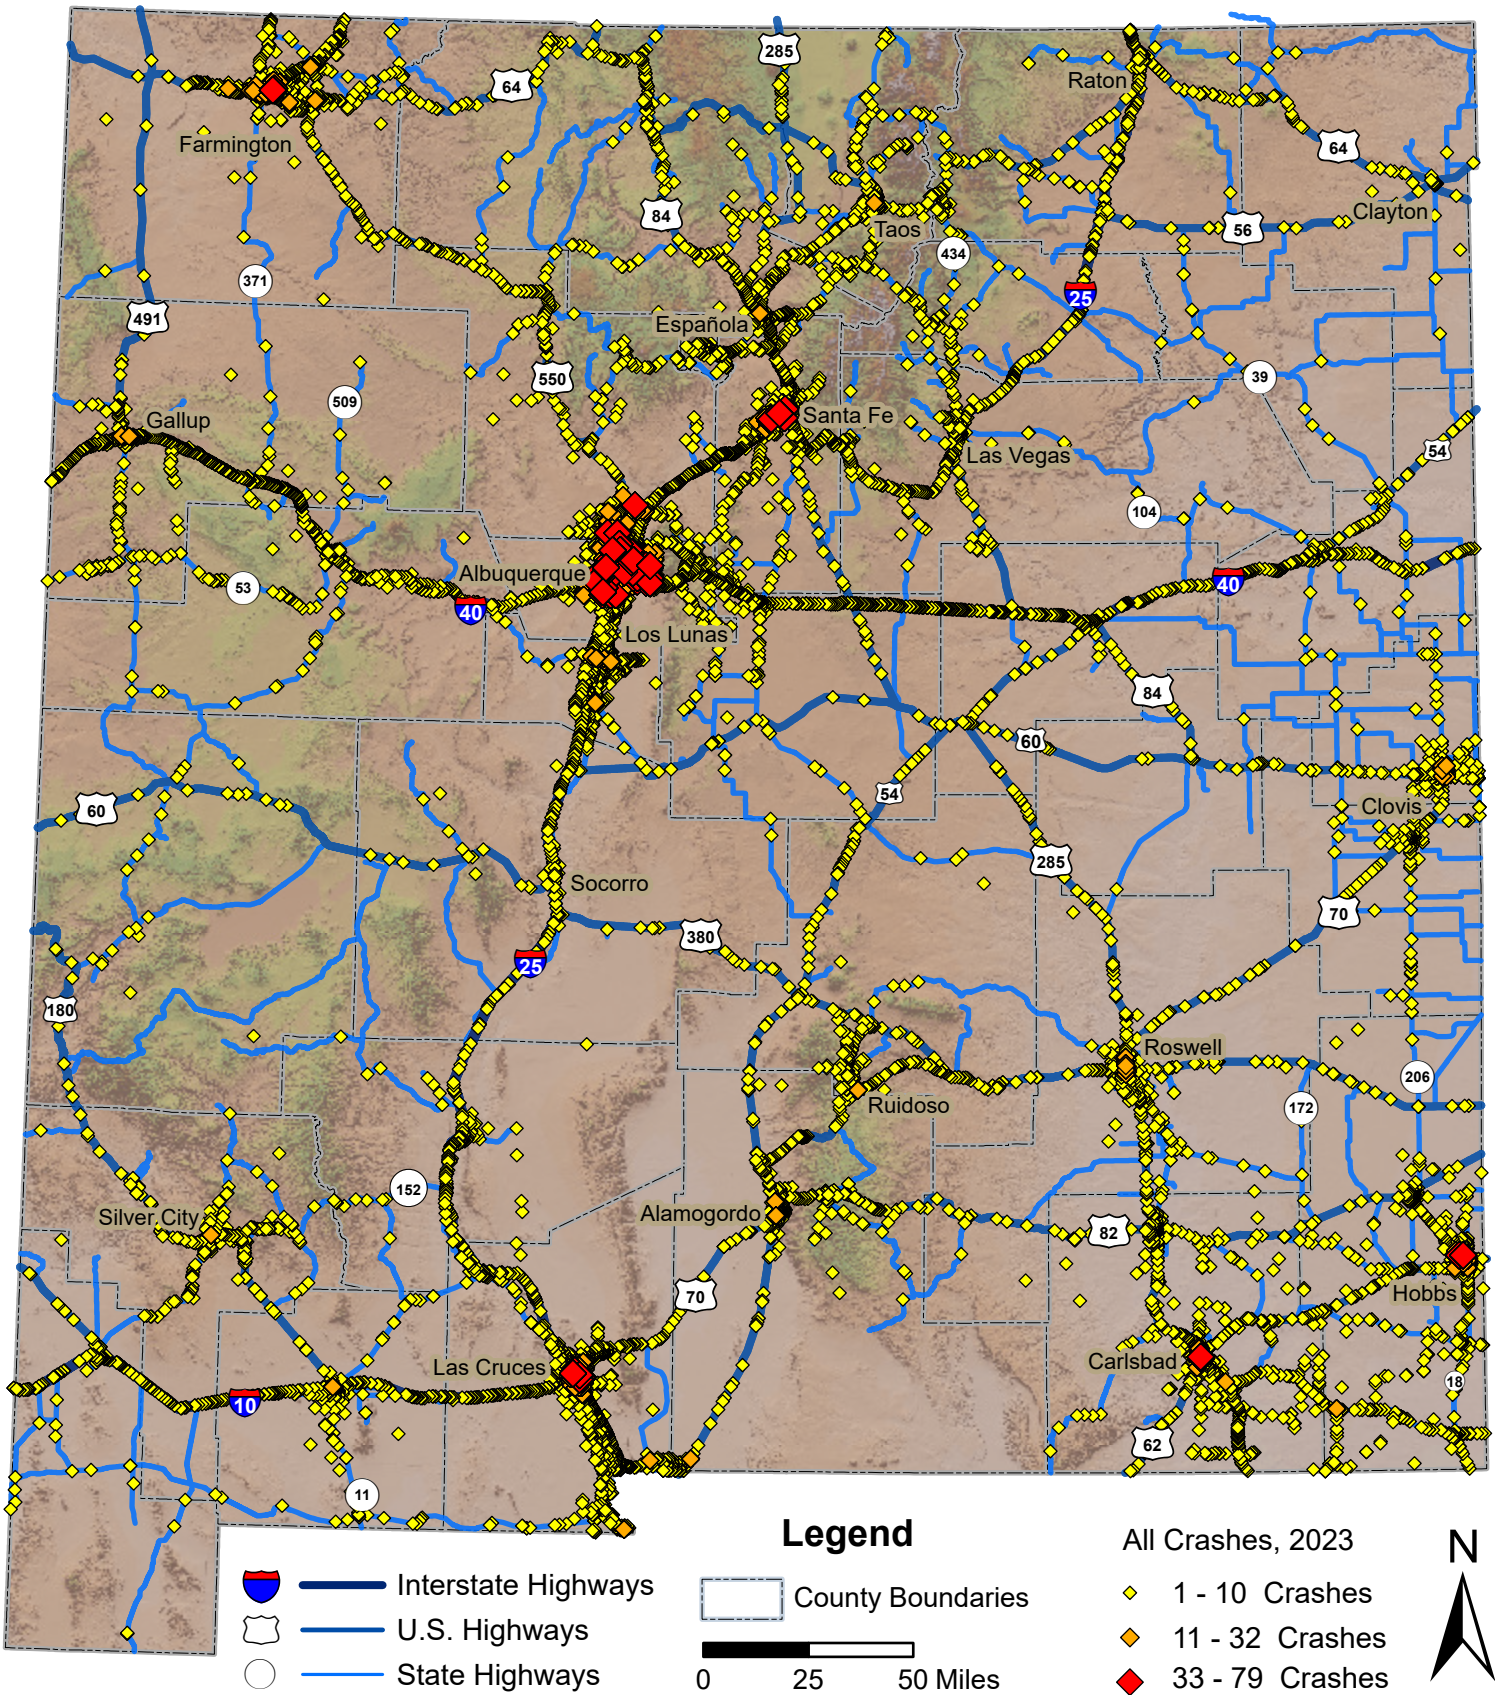

All Crashes in New Mexico, 2023

Prepared for the New Mexico Department of Transportation,
 Traffic Safety Division, Traffic Records Bureau. Under Contract CO6380 by the
 University of New Mexico, Geospatial and Population Studies, Traffic Research Unit (TRU)
 gps.unm.edu November 2024 ContactGPS@unm.edu