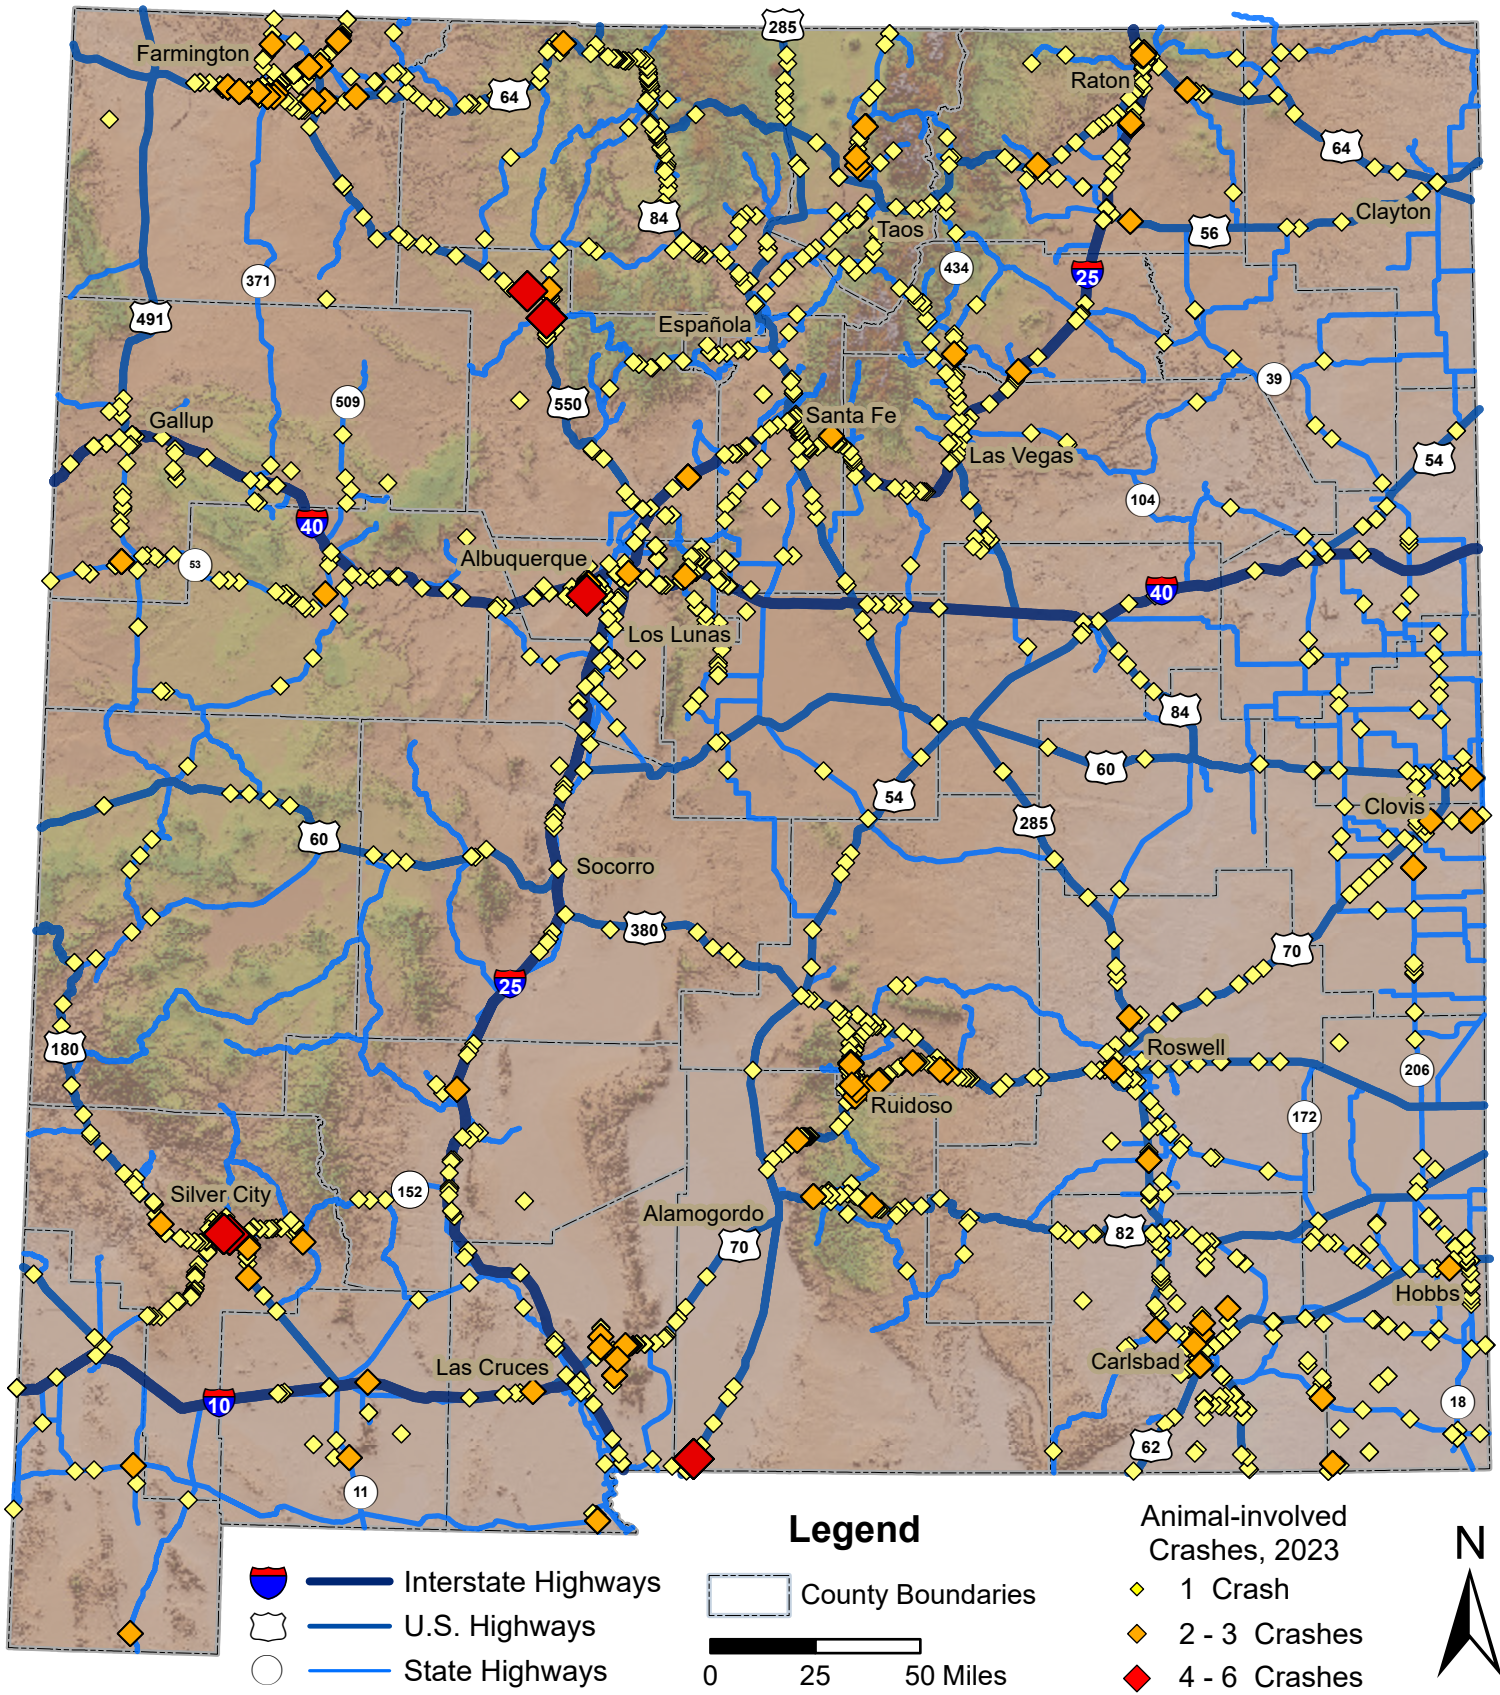

Animal-involved Crashes in New Mexico, 2023

Prepared for the New Mexico Department of Transportation, Traffic Safety Division, Traffic Records Bureau. Under Contract CO6380 by the University of New Mexico, Geospatial and Population Studies, Traffic Research Unit (TRU) gps.unm.edu November 2024 ContactGPS@unm.edu