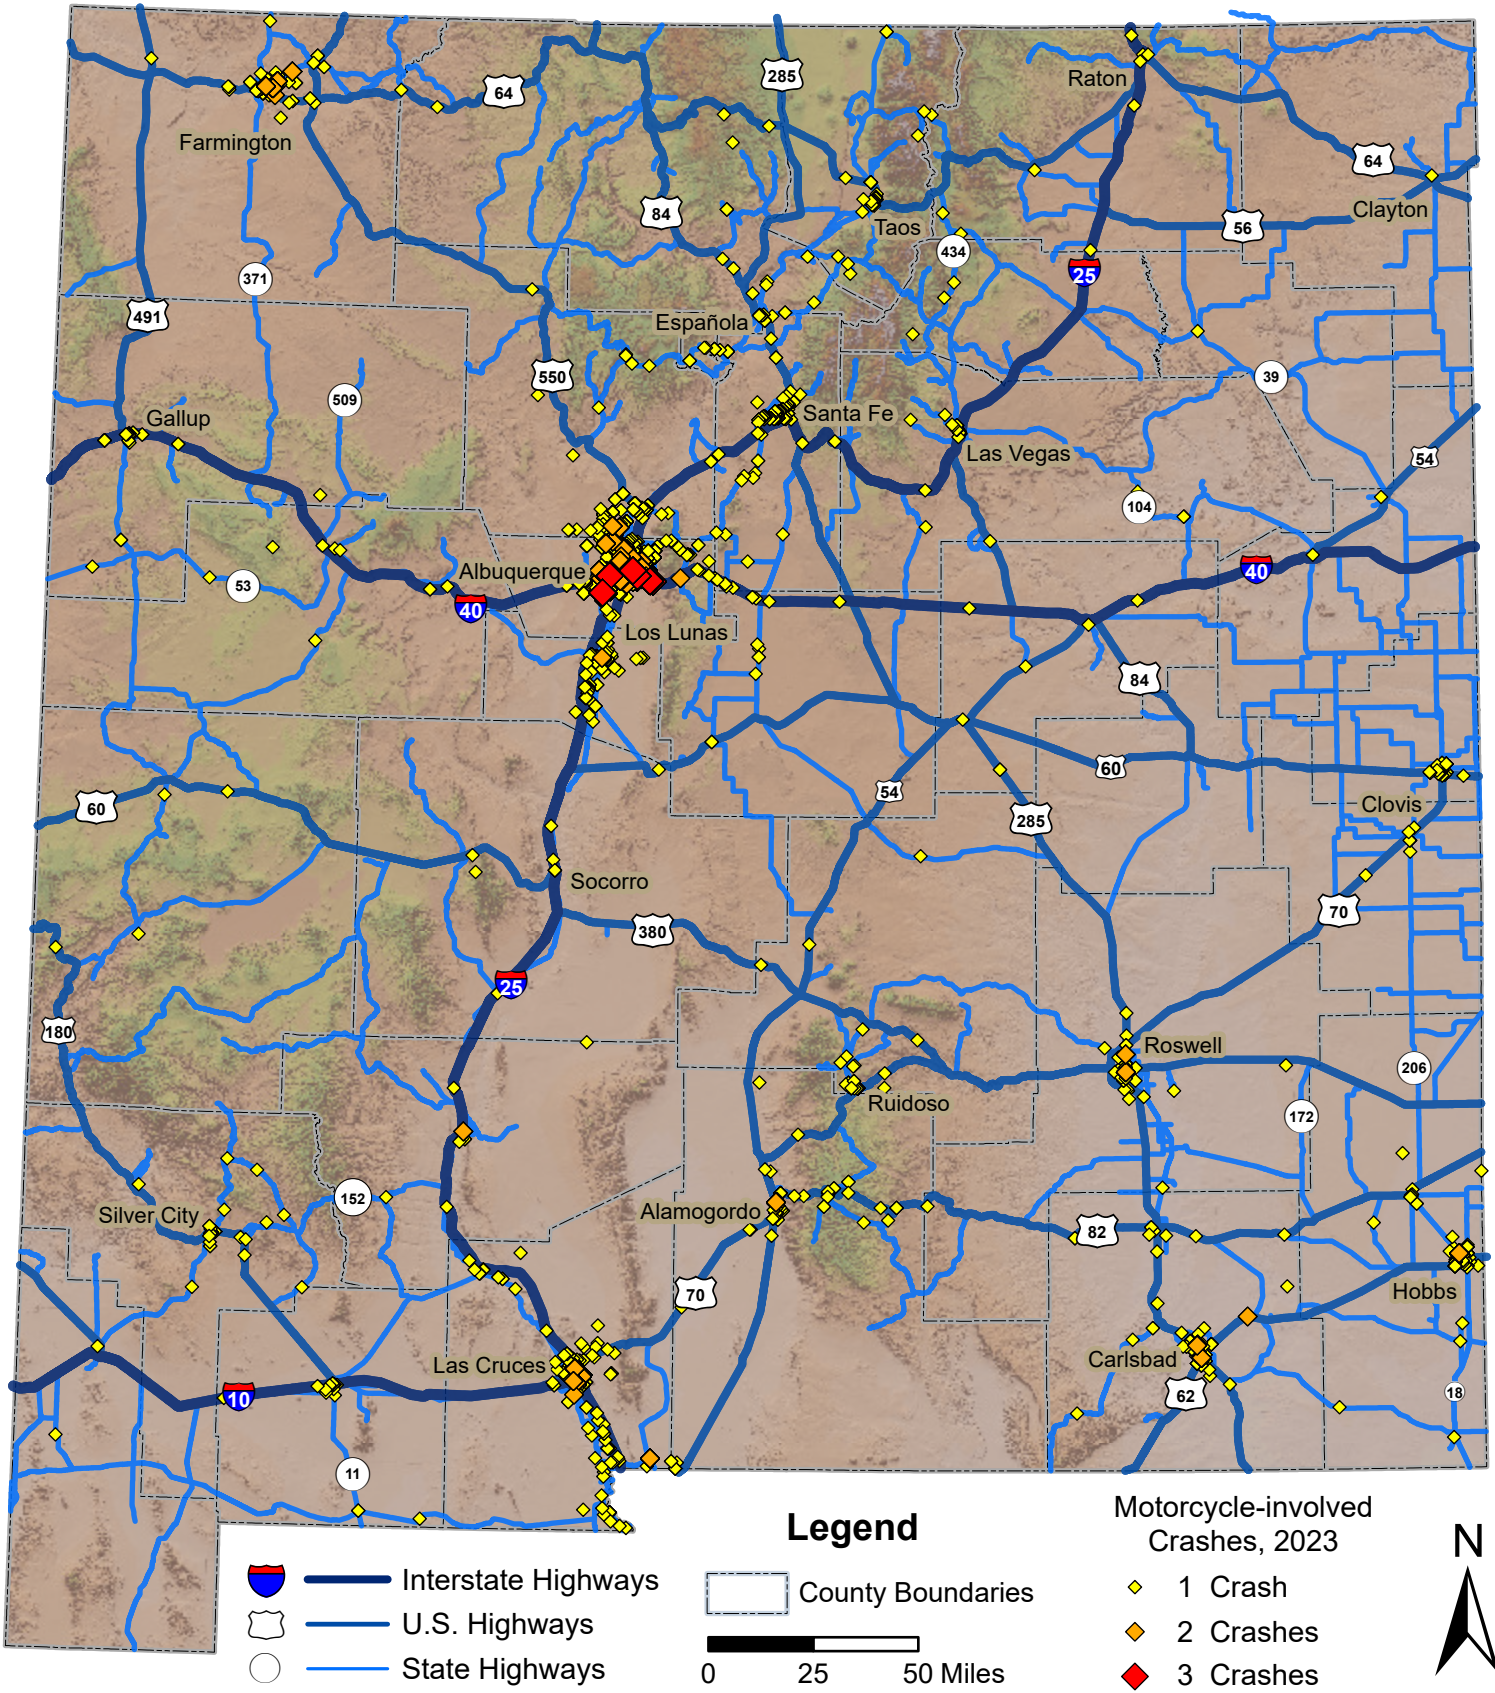

# Motorcycle-involved Crashes in New Mexico, 2023

Prepared for the New Mexico Department of Transportation,  
 Traffic Safety Division, Traffic Records Bureau. Under Contract CO6380 by the  
 University of New Mexico, Geospatial and Population Studies, Traffic Research Unit (TRU)  
 gps.unm.edu November 2024 ContactGPS@unm.edu